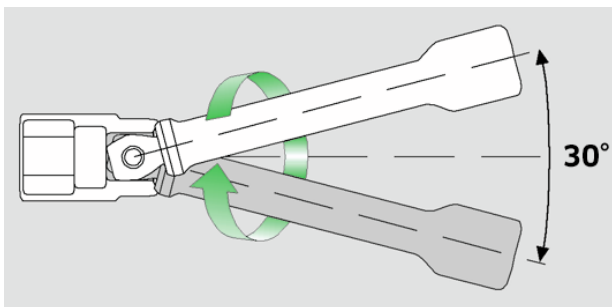

### 509W

Product no. **13010007**  
GTIN **4018754091164**  
Model **509W/5**

**Label.** 1/2 " Wobble-Drive extension L.130mm

**Properties.**

- swivel angle up to 15° to each side
- max. torque: 200 N·m
- Chrome Alloy Steel, chrome-plated

## Technical attributes.

Size	5
External square drive (inch)	1/2
Square drive inner (inch)	1/2 "
Length mm (L)	130 mm
d	23,2 mm
Alloy	Chrome Alloy Steel, chrom plated