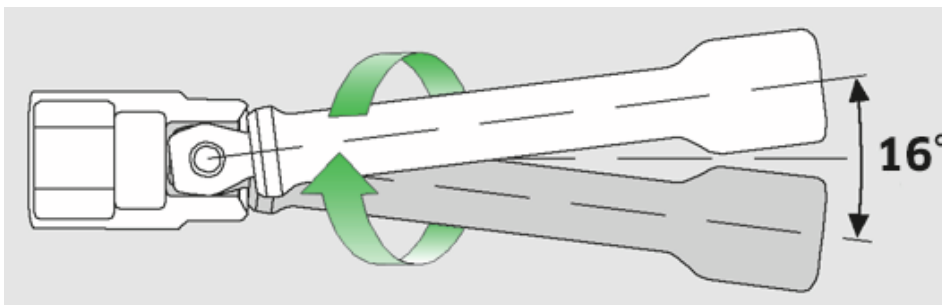

Wobble-Drive extensions 1/4"

405W

Product no. **11010024**
GTIN **4018754103829**
Model **405W/14**

Label. 1/4 " Wobble-Drive extension L.356mm

Properties.

- swivel angle 8° to each side
- max. torque: 40 N·m
- Chrome Alloy Steel, chrome-plated

Technical attributes.

Size	14
External square drive (inch)	1/4
Square drive inner (inch)	1/4 "
Length mm (L)	356 mm
d	11,6 mm
Alloy	Chrome Alloy Steel, chrom plated

Logistics data.

Product no.	11010024
GTIN	4018754103829
Weight (g)	155 g
Volume (packaged, dm ³)	0.247 dm ³
Packing standard	1
WEEE/ElektroG	nicht ear-pflichtig
Customs tariff no.	82042000
Country of origin AWR	GERMANY
Region of origin	Nordrhein-Westfalen
Depth mm (IFS)	358
Width mm (IFS)	13
Height mm (IFS)	13
Weight (gross, kg)	0,155

Weight PAP (kg)	0,000
Weight PVC (kg)	0,004
Length (packaged, mm)	380
Width (packaged, mm)	50
Height (packaging, mm)	13

GTIN.

STAHLWILLE Eduard Wille GmbH

Lindenallee 27 · 42349 Wuppertal · Germany · Phone: +49 202 4791-0