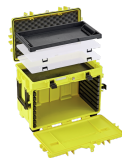

81091333
Tool trolley