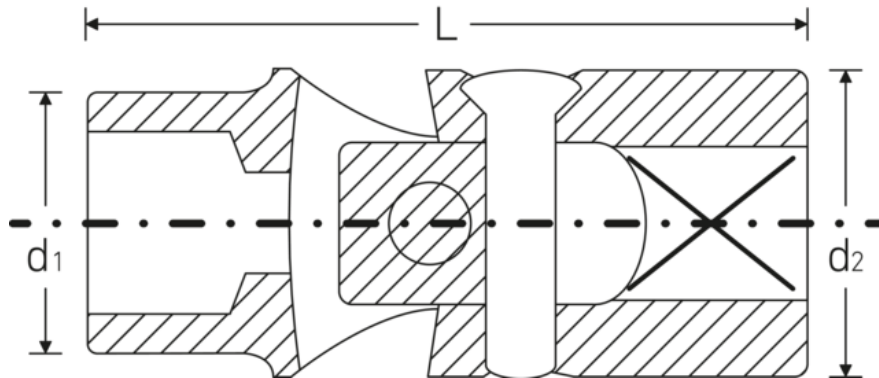

Uniflex sockets 3/8"

47TX

Product no. **02070014**
GTIN **4018754002740**
Model **47TX E14 TORX®**

Label. 3/8 " Uniflex sockets L.48mm

Properties.

- for external TORX® screws
- 3/8" internal square drive
- Chrome Alloy Steel, chrome-plated

Technical drawing.

Technical attributes.

Size drive profile	E14
Square drive inner (inch)	3/8 "
Length mm (L)	48 mm
Drive profile	TORX®
d1	17,8 mm
d2	19 mm

Logistics data.

Product no.	02070014
GTIN	4018754002740
Weight (g)	75 g
Volume (packaged, dm3)	0.021168 dm3
Packing standard	5
WEEE/ElektroG	nicht ear-pflichtig

Depth mm (IFS)

48

Width mm (IFS)

21

Height mm (IFS)

21

Weight (gross, kg)

0,375