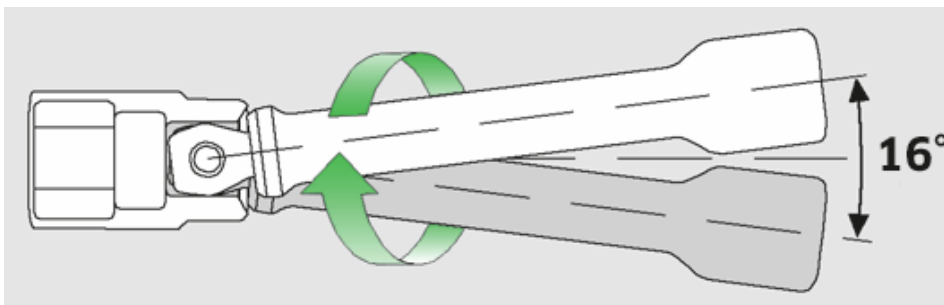

Wobble-Drive extensions 1/4"

405W

Product no. **11010016**
GTIN **4018754103805**
Model **405W/4**

Label. 1/4 " Wobble-Drive extension L.100mm

Properties.

- swivel angle 8° to each side
- max. torque: 40 N·m
- Chrome Alloy Steel, chrome-plated

Technical attributes.

Size	4
External square drive (inch)	1/4
Square drive inner (inch)	1/4 "
Length mm (L)	100 mm
d	11,6 mm
Alloy	Chrome Alloy Steel, chrom plated

Logistics data.

Product no.	11010016
GTIN	4018754103805
Weight (g)	45 g
Volume (packaged, dm ³)	0.0144 dm ³
Packing standard	5
WEEE/ElektroG	nicht ear-pflichtig
Customs tariff no.	82042000
Country of origin AWR	GERMANY
Region of origin	Nordrhein-Westfalen
Depth mm (IFS)	100
Width mm (IFS)	12
Height mm (IFS)	12
Weight (gross, kg)	0,225

Weight PAP (kg)	0,000
Weight PVC (kg)	0,003
Length (packaged, mm)	100
Width (packaged, mm)	12
Height (packaging, mm)	12

GTIN.

STAHLWILLE Eduard Wille GmbH

Lindenallee 27 · 42349 Wuppertal · Germany · Phone: +49 202 4791-0