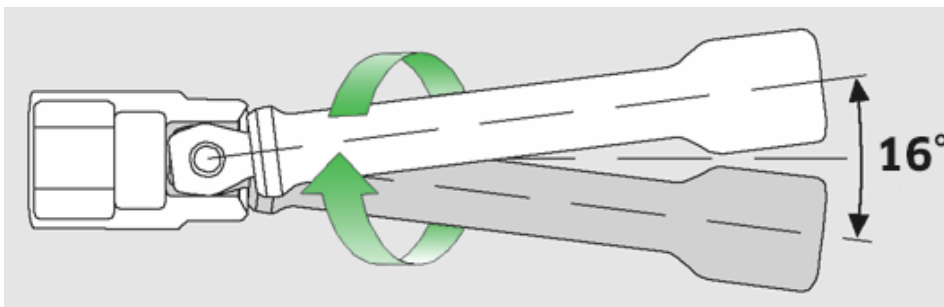

Wobble-Drive extensions 1/4"

405W

Product no. **11010012**
 GTIN **4018754103782**
 Model **405W/6**

Label. 1/4 " Wobble-Drive extension L.150mm

- Properties.**
- swivel angle 8° to each side
 - max. torque: 40 N·m
 - Chrome Alloy Steel, chrome-plated

Technical attributes.

Size	6
External square drive (inch)	1/4
Square drive inner (inch)	1/4 "
Length mm (L)	150 mm
d	11,6 mm
Alloy	Chrome Alloy Steel, chrom plated

Logistics data.

Product no.	11010012
GTIN	4018754103782
Weight (g)	55 g
Volume (packaged, dm3)	0.093 dm3
Packing standard	1
WEEE/ElektroG	nicht ear-pflichtig
Customs tariff no.	82042000
Country of origin AWR	GERMANY
Region of origin	Nordrhein-Westfalen
Depth mm (IFS)	150
Width mm (IFS)	12
Height mm (IFS)	12
Weight (gross, kg)	0,070

Weight PAP (kg)	0,000
Weight PVC (kg)	0,004
Length (packaged, mm)	155
Width (packaged, mm)	50
Height (packaging, mm)	12

GTIN.

STAHLWILLE Eduard Wille GmbH

Lindenallee 27 · 42349 Wuppertal · Germany · Phone: +49 202 4791-0