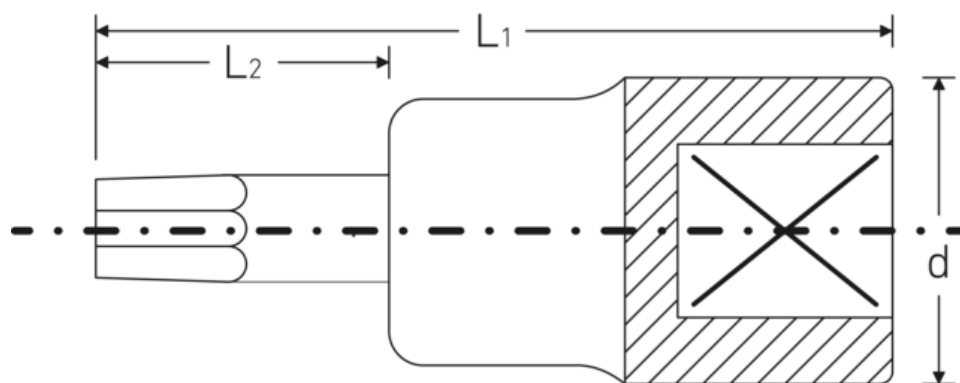

## TORX® screwdriver sockets 3/8"

49TX

Product no. **02100009**  
GTIN **4018754002801**  
Model **49TX T9 TORX®**

**Label.** 3/8 " Screwdriver socket L.49mm

**Properties.**

- for recessed TORX® screws
- 3/8" internal square drive
- Chrome Alloy Steel, chrome-plated

### Technical drawing.

### Technical attributes.

Size drive profile	T9
Square drive inner (inch)	3/8 "
L1	49 mm
L2	17 mm
Drive profile	TORX®
d	17,8 mm

### Logistics data.

Product no.	02100009
GTIN	4018754002801
Weight (g)	45 g
Volume (packaged, dm3)	0.0756 dm3
Packing standard	5
WEEE/ElektroG	nicht ear-pflichtig

**Alloy**

Chrome Alloy Steel,  
chrom plated