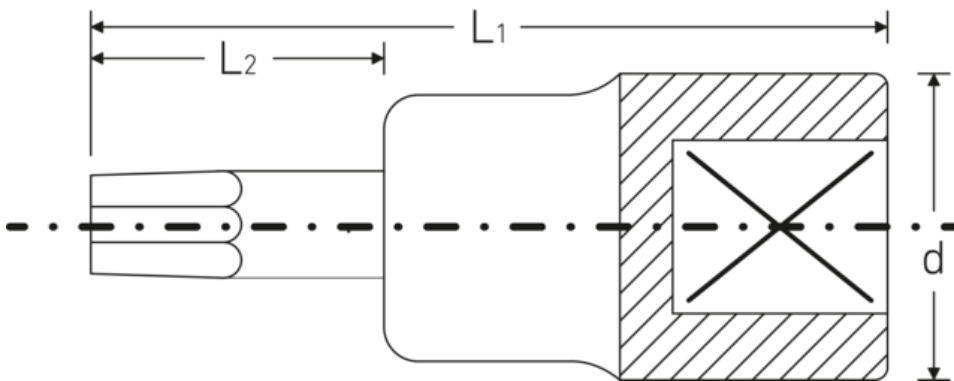

## TORX® screwdriver sockets 3/8"

49TX

Product no. **02100030**  
GTIN **4018754002863**  
Model **49TX T30 TORX®**

**Label.** 3/8 " Screwdriver socket L.49mm

**Properties.**

- for recessed TORX® screws
- 3/8" internal square drive
- Chrome Alloy Steel, chrome-plated

### Technical drawing.

### Technical attributes.

Size drive profile	T30
Square drive inner (inch)	3/8 "
L1	49 mm
L2	17 mm
Drive profile	TORX®
d	17,8 mm

### Logistics data.

Product no.	02100030
GTIN	4018754002863
Weight (g)	47 g
Volume (packaged, dm3)	0.0756 dm3
Packing standard	5
WEEE/ElektroG	nicht ear-pflichtig

**Alloy**

Chrome Alloy Steel,  
chrom plated