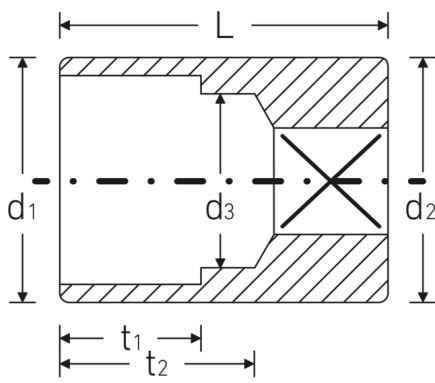

Sockets 1/4", metric

40

Product no. 01010011
GTIN 4018754000074
Model 40 11

Label. 1/4 " hex AS-Drive Socket Size 11mm L.23mm

- Properties.**
- hex with AS-Drive profile
 - 1/4" internal square drive
 - HPQ® high performance steel, chrome-plated
 - DIN 3124 / ISO 2725-1 / DIN EN 3709 / ASME B 107.5M

Benefits.

Made in Germany - STAHLWILLE 1/4 " Sockets 1/4", metric 11 mm Length 23 mm.

Product-specific forming - forged or cold-extruded - ensures exceptional strength and durability.

hex AS-Drive, HPQ® high performance steel, chrome-plated.

Technical drawing.

Technical attributes.

| | |
|---------------------------|---|
| Size [mm] | 11 mm |
| Square drive inner (inch) | 1/4 " |
| Length mm (L) | 23 mm |
| Drive profile | hex AS-Drive |
| d1 | 15,5 mm |
| d2 | 15,5 mm |
| d3 | 10 mm |
| DIN | DIN 3124 / ISO 2725-1, ASME B 107.5M, DIN EN 3709 |
| Alloy | HPQ® high performance steel |
| t1 | 9 mm |
| t2 | 14,6 mm |

Logistics data.

| | |
|------------------------|---------------------|
| Product no. | 01010011 |
| GTIN | 4018754000074 |
| Weight (g) | 19 g |
| Volume (packaged, dm3) | 0.0945 dm3 |
| Packing standard | 10 |
| WEEE/ElektroG | nicht ear-pflichtig |
| Customs tariff no. | 82042000 |
| Country of origin AWR | GERMANY |
| Region of origin | Nordrhein-Westfalen |
| Depth mm (IFS) | 23 |
| Width mm (IFS) | 16 |
| Height mm (IFS) | 16 |
| Weight (gross, kg) | 0,190 |
| Weight PAP (kg) | 0,000 |
| Weight PVC (kg) | 0,003 |
| Length (packaged, mm) | 75 |
| Width (packaged, mm) | 42 |