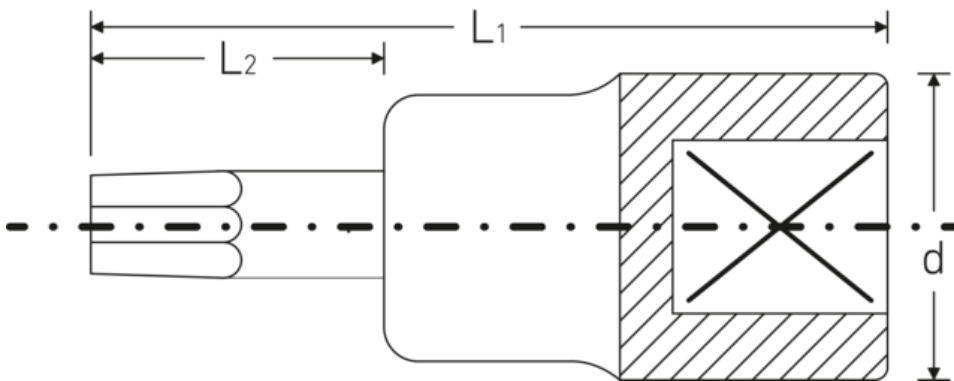

## TORX® screwdriver sockets 3/8"

49TX

Product no. 02100015  
GTIN 4018754002825  
Model 49TX T15 TORX®

**Label.** 3/8 " Screwdriver socket L.49mm

**Properties.**

- for recessed TORX® screws
- 3/8" internal square drive
- Chrome Alloy Steel, chrome-plated

### Technical drawing.

### Technical attributes.

Size drive profile	T15
Square drive inner (inch)	3/8 "
L1	49 mm
L2	17 mm
Drive profile	TORX®
d	17,8 mm

### Logistics data.

Product no.	02100015
GTIN	4018754002825
Weight (g)	45 g
Volume (packaged, dm3)	0.0756 dm3
Packing standard	5
WEEE/ElektroG	nicht ear-pflichtig

**Alloy**

Chrome Alloy Steel,  
chrom plated