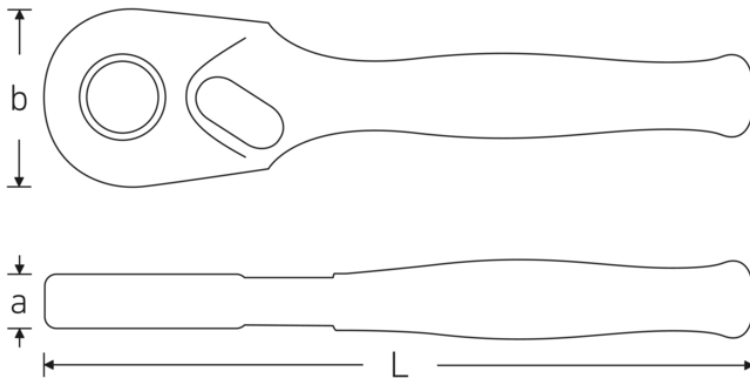

### Properties.

- short version
- reversible
- 80 teeth
- with steel handle
- internal 1/4" hex drive with collar-thrust spring
- for 1/4" screwdriver bits
- for working in tight spaces, with a working angle of just 4.5°
- FOD-preventive due to screwless design
- DIN 3126 / ISO 1173 Form D 6.3

### Fine-tooth ratchet mechanism

Our fine-tooth ratchets with 80 teeth re-engage after just 4.5° for maximum precision in confined spaces. 8 pairs of parallel teeth simultaneously ensure maximum load-bearing capacity and particularly smooth running, even at high torques.

## Technical drawing.

## Technical attributes.

Inner hex drive (inch)	1/4
Length mm (L)	90 mm
Width mm (b)	22,5 mm
a	11 mm
Working angle	4.5 °
DIN	DIN 3126 / ISO 1173 Form D 6,3