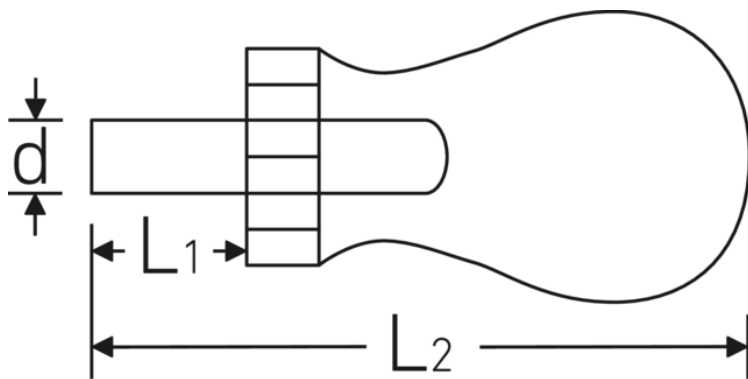

PRODUCT IMAGE
IN PROGRESS

Intuitive switching.

The intuitively operated changeover ring can be turned from left to right for a quick change of direction. The ratchet is fixed when in the middle position.

For tight installation spaces.

The ratcheting screwdriver's short, compact and domed shape facilitates access to narrow and hard-to-reach places.

Technologies and features.

2K

2-component handle

Our 2-component handle is non-slip and ergonomically designed. It is resistant to the most common oils, greases, fuels, brake fluids, and Skydrol.

Technical drawing.

Technical attributes.

Size	2
L1	25 mm
L2	95 mm
Number of teeth	48
Working angle	7.5 °
d	10 mm
DIN	DIN 3126 / ISO 1173 Form C 6,3
internal hex drive [inch]	1/4 "

Logistics data.

Product no.	18120002
GTIN	4018754238927
Weight (g)	137 g
Volume (packaged, dm3)	0.18 dm3
Packing standard	1
WEEE/ElektroG	nicht ear-pflichtig
Customs tariff no.	82054000
Region of origin	Ausländischer Ursprung
Depth mm (IFS)	93
Width mm (IFS)	41
Height mm (IFS)	34
Weight (gross, kg)	0,140
Weight PAP (kg)	0,000
Weight PVC (kg)	0,003
Length (packaged, mm)	100
Width (packaged, mm)	45
Height (packaging, mm)	40