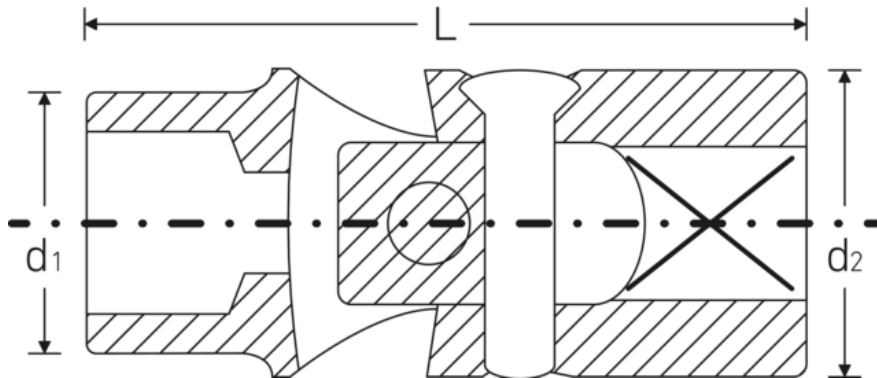

Uniflex sockets 3/8"

47TX

Product no. **02070008**
GTIN **4018754002719**
Model **47TX E8 TORX®**

Label. 3/8 " Uniflex sockets L.43mm

Properties.

- for external TORX® screws
- 3/8" internal square drive
- Chrome Alloy Steel, chrome-plated

Technical drawing.

Technical attributes.

Size drive profile	E8
Square drive inner (inch)	3/8 "
Length mm (L)	43 mm
Drive profile	TORX®
d1	11,5 mm
d2	19 mm

Logistics data.

Product no.	02070008
GTIN	4018754002719
Weight (g)	56 g
Volume (packaged, dm3)	0.018 dm3
Packing standard	5
WEEE/ElektroG	nicht ear-pflichtig

Depth mm (IFS)

44

Width mm (IFS)

20

Height mm (IFS)

20

Weight (gross, kg)

0,280