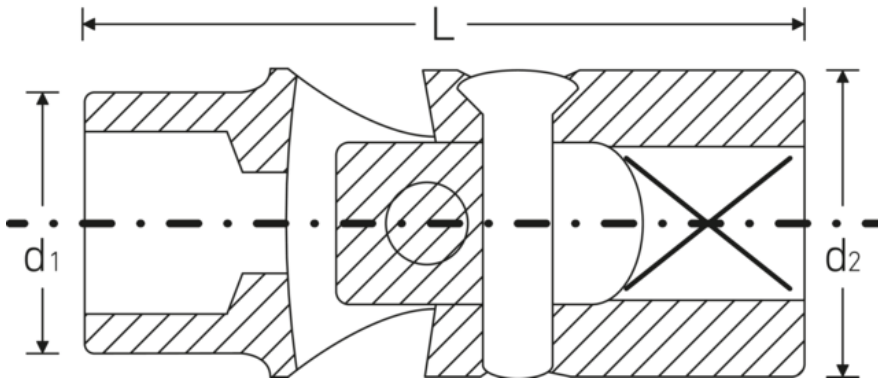

Uniflex sockets 3/8"

47TX

Product no. **02070008**
GTIN **4018754002719**
Model **47TX E8 TORX®**

Label. 3/8 " Uniflex sockets L.43mm

Properties.

- for external TORX® screws
- 3/8" internal square drive
- Chrome Alloy Steel, chrome-plated

Technical drawing.

Technical attributes.

Size drive profile	E8
Square drive inner (inch)	3/8 "
Length mm (L)	43 mm
Drive profile	TORX®
d1	11,5 mm
d2	19 mm

Logistics data.

Product no.	02070008
GTIN	4018754002719
Weight (g)	56 g
Volume (packaged, dm3)	0.018 dm3
Packing standard	5
WEEE/ElektroG	nicht ear-pflichtig

Customs tariff no.	82042000
Country of origin AWR	GERMANY
Region of origin	Nordrhein-Westfalen
Depth mm (IFS)	44
Width mm (IFS)	20
Height mm (IFS)	20
Weight (gross, kg)	0,280
Weight PAP (kg)	0,000
Weight PVC (kg)	0,002
Length (packaged, mm)	45
Width (packaged, mm)	20
Height (packaging, mm)	20