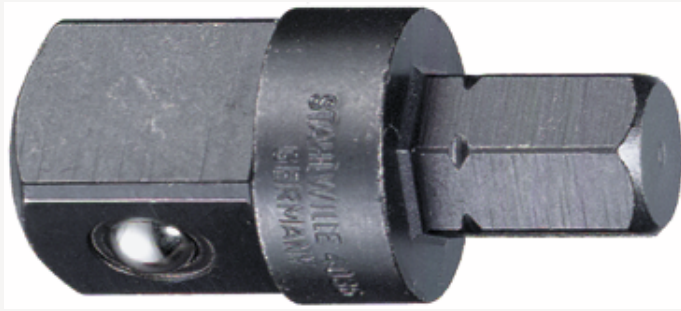

## Bit adaptors

### 4035/4036

Product no. **32210001**  
GTIN **4018754017126**  
Model **4035**

**Label.** Bit adaptor Hex 3/8" External square 3/8" L.38mm

**Properties.**

- with external hex drive
- for IMPACT driver No. 4030

## Technical attributes.

<b>Model No.</b>	4035
<b>Length mm (L)</b>	38 mm
<b>Height mm (h)</b>	12 mm
<b>External hex (inch)</b>	3/8
<b>External square [inch]</b>	3/8 "