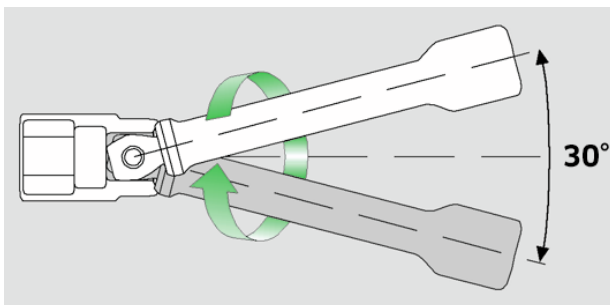

Wobble-Drive extensions 1/2"

509W

Product no. **13010007**
GTIN **4018754091164**
Model **509W/5**

Label. 1/2 " Wobble-Drive extension L.130mm

Properties.

- swivel angle up to 15° to each side
- max. torque: 200 N·m
- Chrome Alloy Steel, chrome-plated

Technical attributes.

Size	5
External square drive (inch)	1/2
Square drive inner (inch)	1/2 "
Length mm (L)	130 mm
d	23,2 mm

Logistics data.

Product no.	13010007
GTIN	4018754091164
Weight (g)	191 g
Volume (packaged, dm3)	0.3519 dm3
Packing standard	5
WEEE/ElektroG	nicht ear-pflichtig
Customs tariff no.	82042000
Country of origin AWR	GERMANY
Region of origin	Nordrhein-Westfalen
Depth mm (IFS)	131
Width mm (IFS)	23
Height mm (IFS)	23
Weight (gross, kg)	0,955

Weight PAP (kg)	0,000
Weight PVC (kg)	0,007
Length (packaged, mm)	170
Width (packaged, mm)	90
Height (packaging, mm)	23

GTIN.

STAHLWILLE Eduard Wille GmbH

Lindenallee 27 · 42349 Wuppertal · Germany · Phone: +49 202 4791-0