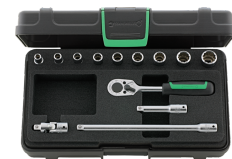

83033612
Hard foam insert for
tool case

83033411
Hard foam insert for
tool case

83032402
Hard foam insert for
tool case

83011015
Hard foam insert for
tool case

91222157
Socket spanner set

91221857
Socket spanner set

91332215
1/2" Screwdriver
socket set

96011119
Socket set

96011124
Socket set

96011180
Socket set

96011113
Socket set

96011306
Socket spanner set

96011136
Socket set

96011138
Socket set

96011182
Socket set

96013701
Socket set TORX®

96016302
Socket set

96015208
QuickRelease socket
set

96016303
HI-LOK™ socket set

96031508
INHEX screwdriver
socket set

96031901
1/2" Screwdriver
socket set

96033606
Screwdriver socket set