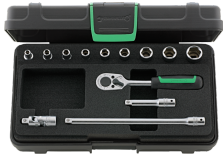

83033612
Hard foam insert for
tool case

83033411
Hard foam insert for
tool case

83032402
Hard foam insert for
tool case

83011015
Hard foam insert for
tool case

91222157
Socket spanner set

91221857
Socket spanner set

91332215
1/2" Screwdriver
socket set

96011119
Socket set

96011124
Socket set

96011180
Socket set

96011113
Socket set

96011306
Socket spanner set

96011136
Socket set

96011138
Socket set