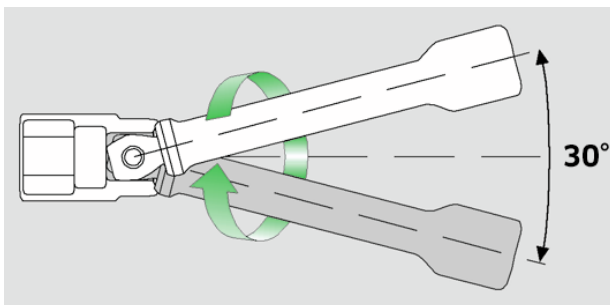

Wobble-Drive extensions 1/2"

509W

Product no. **13010005**
GTIN **4018754091140**
Model **509W/2**

Label. 1/2 " Wobble-Drive extension L.52mm

Properties.

- swivel angle up to 15° to each side
- max. torque: 200 N·m
- Chrome Alloy Steel, chrome-plated

Technical attributes.

Size	2
External square drive (inch)	1/2
Square drive inner (inch)	1/2 "
Length mm (L)	52 mm
d	23 mm

Logistics data.

Product no.	13010005
GTIN	4018754091140
Weight (g)	80 g
Volume (packaged, dm3)	0.17794 dm3
Packing standard	5
WEEE/ElektroG	nicht ear-pflichtig
Customs tariff no.	82042000
Country of origin AWR	GERMANY
Region of origin	Nordrhein-Westfalen
Depth mm (IFS)	52
Width mm (IFS)	23
Height mm (IFS)	23
Weight (gross, kg)	0,420

Weight PAP (kg)	0,000
Weight PVC (kg)	0,003
Length (packaged, mm)	70
Width (packaged, mm)	62
Height (packaging, mm)	41

GTIN.

STAHLWILLE Eduard Wille GmbH

Lindenallee 27 · 42349 Wuppertal · Germany · Phone: +49 202 4791-0