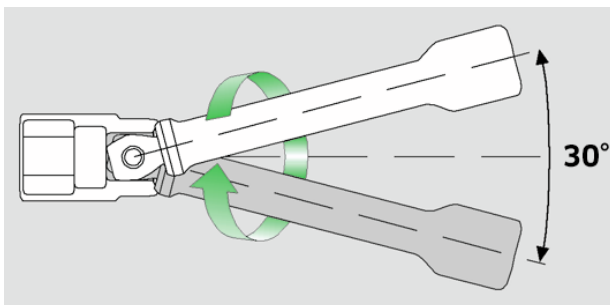

Wobble-Drive extensions 1/2"

509W

Product no. **13010006**
GTIN **4018754091157**
Model **509W/3**

Label. 1/2 " Wobble-Drive extension L.75mm

Properties.

- swivel angle up to 15° to each side
- max. torque: 200 N·m
- Chrome Alloy Steel, chrome-plated

Technical attributes.

Size	3
External square drive (inch)	1/2
Square drive inner (inch)	1/2 "
Length mm (L)	75 mm
d	23,2 mm

Logistics data.

Product no.	13010006
GTIN	4018754091157
Weight (g)	120 g
Volume (packaged, dm3)	0.23985 dm3
Packing standard	5
WEEE/ElektroG	nicht ear-pflichtig
Customs tariff no.	82042000
Country of origin AWR	GERMANY
Region of origin	Nordrhein-Westfalen
Depth mm (IFS)	75
Width mm (IFS)	23
Height mm (IFS)	23
Weight (gross, kg)	0,604

Weight PAP (kg)	0,000
Weight PVC (kg)	0,003
Length (packaged, mm)	90
Width (packaged, mm)	65
Height (packaging, mm)	41

GTIN.

STAHLWILLE Eduard Wille GmbH

Lindenallee 27 · 42349 Wuppertal · Germany · Phone: +49 202 4791-0