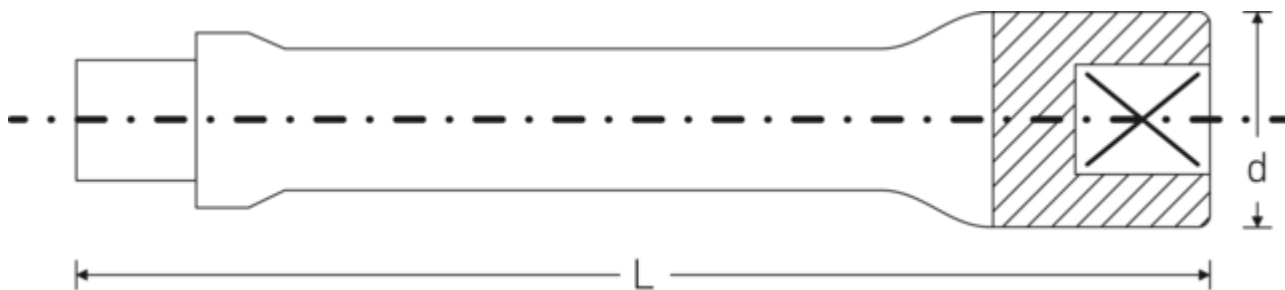

## Extensions 3/8"

**427**

Product no. **12010001**  
GTIN **4018754012565**  
Model **427/3**

**Label.** 3/8 " Extension L.76mm

**Properties.**

- Chrome Alloy Steel, chrome-plated
- DIN 3123 / ISO 3316

## Technical drawing.

## Technical attributes.

<b>Size</b>	3
<b>External square drive (inch)</b>	3/8
<b>Square drive inner (inch)</b>	3/8 "
<b>Length mm (L)</b>	76 mm
<b>d</b>	17 mm
<b>DIN</b>	DIN 3123 / ISO 3316