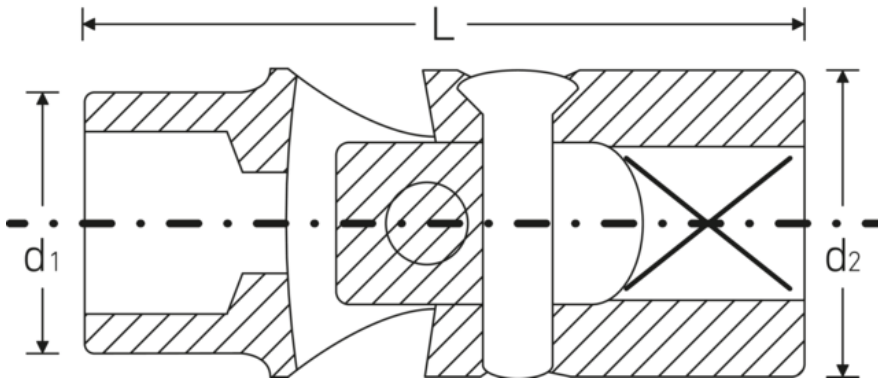

Uniflex sockets 3/8"

47TX

Product no. **02070014**
GTIN **4018754002740**
Model **47TX E14 TORX®**

Label. 3/8 " Uniflex sockets L.48mm

Properties.

- for external TORX® screws
- 3/8" internal square drive
- Chrome Alloy Steel, chrome-plated

Technical drawing.

Technical attributes.

Size drive profile	E14
Square drive inner (inch)	3/8 "
Length mm (L)	48 mm
Drive profile	TORX®
d1	17,8 mm
d2	19 mm

Logistics data.

Product no.	02070014
GTIN	4018754002740
Weight (g)	75 g
Volume (packaged, dm3)	0.021168 dm3
Packing standard	5
WEEE/ElektroG	nicht ear-pflichtig

Customs tariff no.	82042000
Country of origin AWR	GERMANY
Region of origin	Nordrhein-Westfalen
Depth mm (IFS)	48
Width mm (IFS)	21
Height mm (IFS)	21
Weight (gross, kg)	0,375
Weight PAP (kg)	0,000
Weight PVC (kg)	0,002
Length (packaged, mm)	48
Width (packaged, mm)	21
Height (packaging, mm)	21