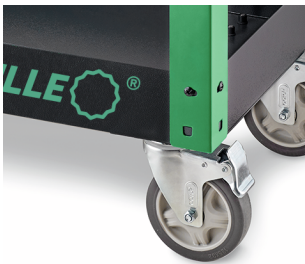

The spacious drawer provides ample storage for tools, while the shelf above offers additional space for storage.

The elastic comfort wheels (Ø 125 mm) are equipped with 2 locking brakes to prevent unintended rolling at the workplace.

Convenient movement.

Rubberised comfort wheels (Ø 125 mm) with 2 parking brakes ensure ease of movement.

High load capacity.

High static load capacity of up to 150 kg. The drawer has a load capacity of up to 30 kg!