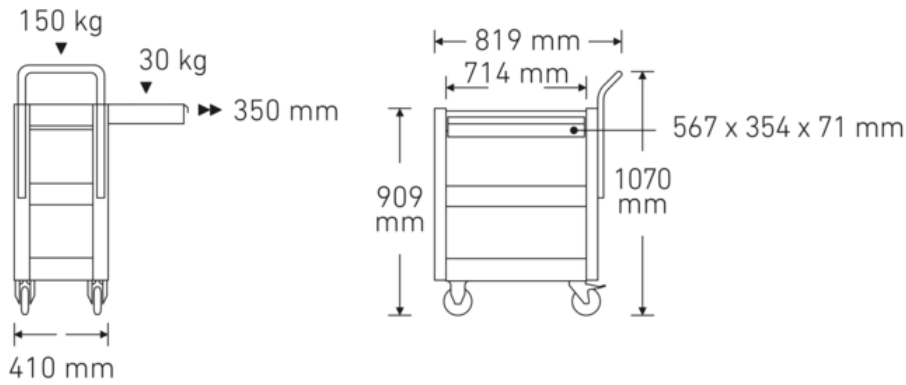

Service trolley

612 ST

Product no.	81300612
GTIN	4018754333981
Model	612 ST

Label. Service trolley Load capacity 150kg

- Properties.**
- 1 drawer
 - 2 shelves
 - rubber castors with 2 parking brakes

Benefits.

Convenient movement.

Rubberised comfort wheels (Ø 125 mm) with 2 parking brakes ensure ease of movement.

High load capacity.

High static load capacity of up to 150 kg. The drawer has a load capacity of up to 30 kg!

Compact and reliable assistant.

Particularly manoeuvrable, compact, robust and always there when you need it.

Technical drawing.

Technical attributes.

Length mm (L)	410 mm
Width mm (b)	819 mm
Height mm (h)	909 mm
Number of drawers	1
Load capacity	150 kg
Colour	green, RAL 6024; anthracite, RAL 7016
Colour abbreviation	RAL 6024; RAL 7016

Logistics data.

Product no.	81300612
GTIN	4018754333981
Weight (g)	25500 g
Volume (packaged, dm ³)	91.14 dm ³
Packing standard	1
WEEE/ElektroG	nicht ear-pflichtig
Customs tariff no.	94032080
Country of origin AWR	CHINA
Region of origin	Ausländischer Ursprung
Depth mm (IFS)	775
Width mm (IFS)	480
Height mm (IFS)	245
Weight (gross, kg)	25,500
Weight PAP (kg)	1,500
Weight PVC (kg)	0,000
Length (packaged, mm)	775
Width (packaged, mm)	480
Height (packaging, mm)	245