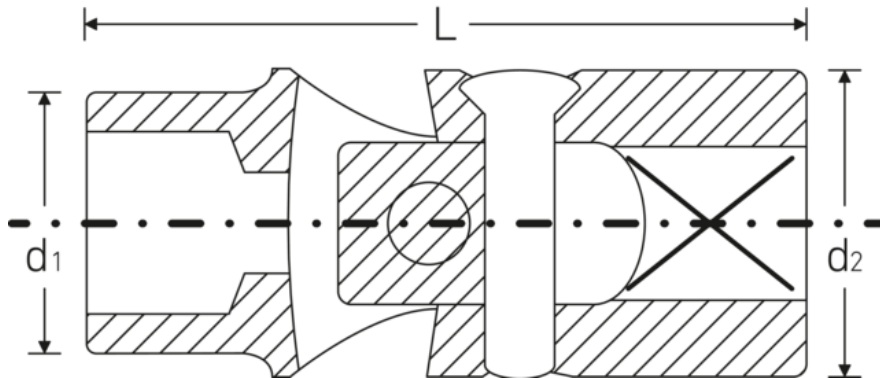

## Uniflex sockets 3/8"

**47TX**

Product no. **02070010**  
GTIN **4018754002726**  
Model **47TX E10 TORX®**

**Label.** 3/8 " Uniflex sockets L.44mm

**Properties.**

- for external TORX® screws
- 3/8" internal square drive
- Chrome Alloy Steel, chrome-plated

## Technical drawing.

## Technical attributes.

Size drive profile	E10
Square drive inner (inch)	3/8 "
Length mm (L)	44 mm
Drive profile	TORX®
d1	13,8 mm
d2	19 mm

## Logistics data.

Product no.	02070010
GTIN	4018754002726
Weight (g)	61 g
Volume (packaged, dm3)	0.018 dm3
Packing standard	5
WEEE/ElektroG	nicht ear-pflichtig

<b>Customs tariff no.</b>	82042000
<b>Country of origin AWR</b>	GERMANY
<b>Region of origin</b>	Nordrhein-Westfalen
<b>Depth mm (IFS)</b>	45
<b>Width mm (IFS)</b>	20
<b>Height mm (IFS)</b>	20
<b>Weight (gross, kg)</b>	0,305
<b>Weight PAP (kg)</b>	0,000
<b>Weight PVC (kg)</b>	0,002
<b>Length (packaged, mm)</b>	45
<b>Width (packaged, mm)</b>	20
<b>Height (packaging, mm)</b>	20