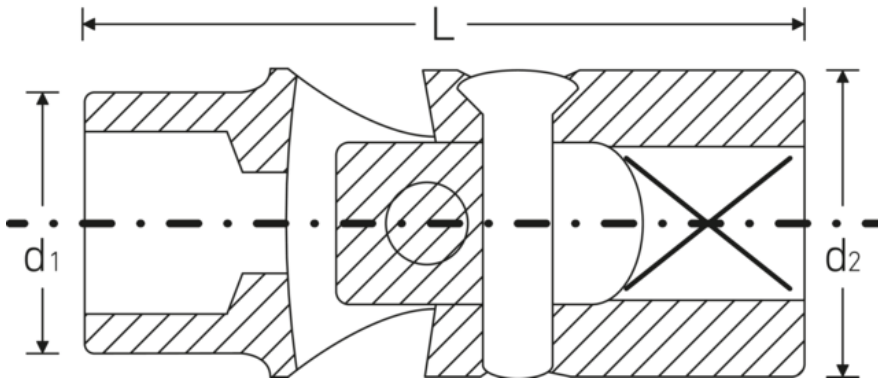

Uniflex sockets 3/8"

47TX

Product no. **02070012**
GTIN **4018754002733**
Model **47TX E12 TORX®**

Label. 3/8 " Uniflex sockets L.46mm

Properties.

- for external TORX® screws
- 3/8" internal square drive
- Chrome Alloy Steel, chrome-plated

Technical drawing.

Technical attributes.

Size drive profile	E12
Square drive inner (inch)	3/8 "
Length mm (L)	46 mm
Drive profile	TORX®
d1	16 mm
d2	19 mm

Logistics data.

Product no.	02070012
GTIN	4018754002733
Weight (g)	66 g
Volume (packaged, dm3)	0.0192 dm3
Packing standard	1
WEEE/ElektroG	nicht ear-pflichtig

Customs tariff no.	82042000
Country of origin AWR	GERMANY
Region of origin	Nordrhein-Westfalen
Depth mm (IFS)	47
Width mm (IFS)	19
Height mm (IFS)	19
Weight (gross, kg)	0,066
Weight PAP (kg)	0,000
Weight PVC (kg)	0,002
Length (packaged, mm)	48
Width (packaged, mm)	20
Height (packaging, mm)	20