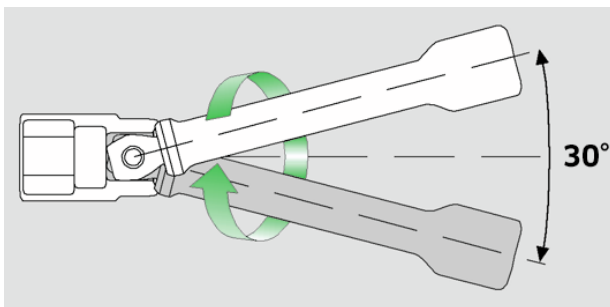

Wobble-Drive extensions 1/2"

509W

Product no. **13010008**
GTIN **4018754091171**
Model **509W/10**

Label. 1/2 " Wobble-Drive extension L.255mm

Properties.

- swivel angle up to 15° to each side
- max. torque: 200 N·m
- Chrome Alloy Steel, chrome-plated

Technical attributes.

Size	10
External square drive (inch)	1/2
Square drive inner (inch)	1/2 "
Length mm (L)	255 mm
d	23,2 mm

Logistics data.

Product no.	13010008
GTIN	4018754091171
Weight (g)	341 g
Volume (packaged, dm3)	0.6831 dm3
Packing standard	5
WEEE/ElektroG	nicht ear-pflichtig
Customs tariff no.	82042000
Country of origin AWR	GERMANY
Region of origin	Nordrhein-Westfalen
Depth mm (IFS)	256
Width mm (IFS)	23
Height mm (IFS)	23
Weight (gross, kg)	1,705

Weight PAP (kg)	0,000
Weight PVC (kg)	0,012
Length (packaged, mm)	270
Width (packaged, mm)	110
Height (packaging, mm)	23

GTIN.

STAHLWILLE Eduard Wille GmbH

Lindenallee 27 · 42349 Wuppertal · Germany · Phone: +49 202 4791-0