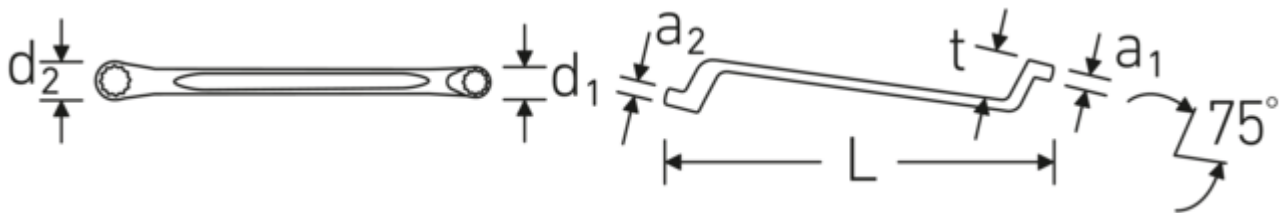

The special AS-Drive profile makes high force transmission to the flats of bolts and nuts possible without damaging them. This also prevents stripping of the screw head.

Thin-walled rings

The thin-walled diameter of our rings makes it easier to work in confined spaces. The ring wall is deeper than standard nuts, which prevents jamming.

Technical drawing.

Technical attributes.

a1	13 mm
a2	14 mm
Drive profile	bi-hex AS-Drive
d1	30,7 mm
d2	34,7 mm
Length mm (L)	330 mm
Alloy	Chrome Alloy Steel
Surface	chrome-plated
Size 1 [mm]	21 mm
Ring position	75 °
Size 2 [mm]	24 mm
t	34 mm