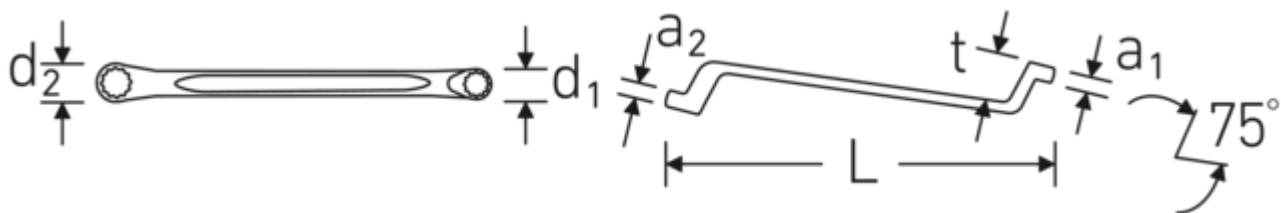

The special AS-Drive profile makes high force transmission to the flats of bolts and nuts possible without damaging them. This also prevents stripping of the screw head.

Thin-walled rings

The thin-walled diameter of our rings makes it easier to work in confined spaces. The ring wall is deeper than standard nuts, which prevents jamming.

Technical drawing.

Technical attributes.

a1	14 mm
a2	14 mm
Drive profile	bi-hex AS-Drive
d1	32,1 mm
d2	34,7 mm
Length mm (L)	330 mm
Alloy	Chrome Alloy Steel
Surface	chrome-plated
Size 1 [mm]	22 mm
Ring position	75 °
Size 2 [mm]	24 mm
t	34 mm