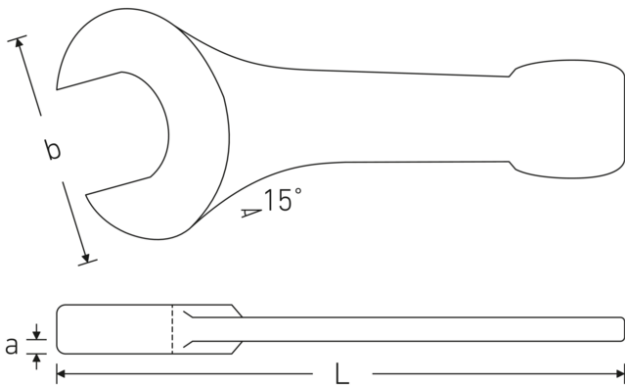

Open-ended striking spanners

4204

Product no. **42040080**
GTIN **4018754023776**
Model **4204 80**

Label. Open-ended striking spanner Size 80mm L.408mm

Properties.

- special steel, steel grey
- DIN 133

Technical drawing.

Technical attributes.

a	34 mm
Width mm (b)	174 mm
DIN	DIN 133
Length mm (L)	408 mm
Alloy	Special steel
Surface	steel grey
Size 1 [mm]	80 mm

Logistics data.

Depth mm (IFS)	410
Width mm (IFS)	175
Height mm (IFS)	35
WEEE/ElektroG	nicht ear-pflichtig
Length (packaged, mm)	410
Width (packaged, mm)	175
Height (packaging, mm)	35

Volume (packaged, dm3)	2.51125 dm3
Product no.	42040080
Weight (gross, kg)	6,059
Weight PAP (kg)	0,000
Weight PVC (kg)	0,000
GTIN	4018754023776
Country of origin AWR	GERMANY
Region of origin	Nordrhein-Westfalen
Customs tariff no.	82041100
Packing standard	1
Weight (g)	6059 g

Variants.

Product no.	Model No. (ERP)	Description	GTIN
42040027	4204 27	Open-ended striking spanner Size 27mm L.180mm	4018754023653
42040030	4204 30	Open-ended striking spanner Size 30mm L.190mm	4018754023660
42040032	4204 32	Open-ended striking spanner Size 32mm L.190mm	4018754023677
42040036	4204 36	Open-ended striking spanner Size 36mm L.215mm	4018754023684
42040041	4204 41	Open-ended striking spanner Size 41mm L.235mm	4018754023691
42040046	4204 46	Open-ended striking spanner Size 46mm L.255mm	4018754023707
42040050	4204 50	Open-ended striking spanner Size 50mm L.275mm	4018754023714
42040055	4204 55	Open-ended striking spanner Size 55mm L.300mm	4018754023721
42040060	4204 60	Open-ended striking spanner Size 60mm L.320mm	4018754023738
42040065	4204 65	Open-ended striking spanner Size 65mm L.342mm	4018754023745
42040070	4204 70	Open-ended striking spanner Size 70mm L.375mm	4018754023752
42040075	4204 75	Open-ended striking spanner Size 75mm L.375mm	4018754023769
42040080	4204 80	Open-ended striking spanner Size 80mm L.408mm	4018754023776
42040085	4204 85	Open-ended striking spanner Size 85mm L.408mm	4018754023783