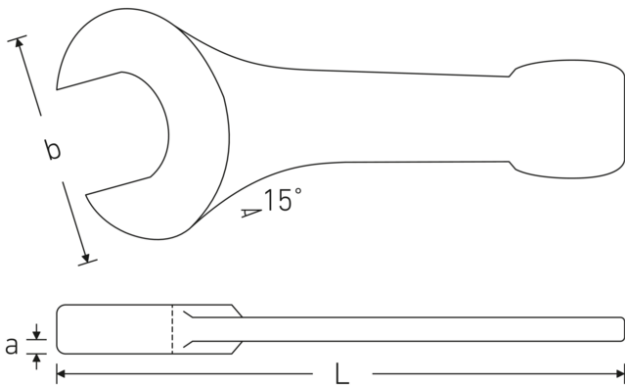

## Open-ended striking spanners

**4204**

Product no. **42040036**  
GTIN **4018754023684**  
Model **4204 36**

**Label.** Open-ended striking spanner Size 36mm L.215mm

**Properties.**

- special steel, steel grey
- DIN 133

### Technical drawing.

### Technical attributes.

<b>a</b>	17,5 mm
<b>Width mm (b)</b>	76 mm
<b>DIN</b>	DIN 133
<b>Length mm (L)</b>	215 mm
<b>Alloy</b>	Special steel
<b>Surface</b>	steel grey
<b>Size 1 [mm]</b>	36 mm

42040090	4204 90	Open-ended striking spanner Size 90mm L.445mm	4018754023790
42040095	4204 95	Open-ended striking spanner Size 95mm L.445mm	4018754023806
42040100	4204 100	Open-ended striking spanner Size 100mm L.485mm	4018754023813
42040105	4204 105	Open-ended striking spanner Size 105mm L.485mm	4018754023820