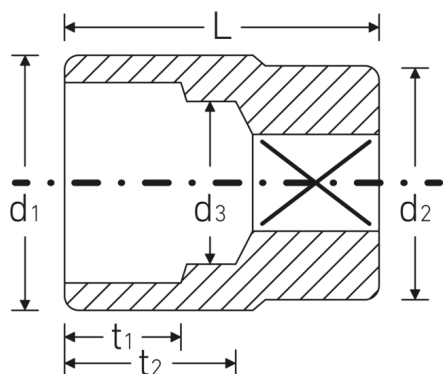

Socket

55

Product no. **05010030**
GTIN **4018754008773**
Model **55 30**

Label. 3/4 " Socket Size 30mm L.58mm

Properties.

- hex with AS-Drive profile
- 3/4" internal square drive
- HPQ® high performance steel, chrome-plated
- DIN 3124 / ISO 2725-1 / ASME B 107.5 M

Benefits.

Made in Germany - STAHLWILLE 3/4 " Socket 30 mm
Length 58 mm.

hex AS-Drive, HPQ® high performance steel, chrome-plated.

Drop forged, hardened, and cooled in oil bath.

Extremely resilient, exceptionally durable.

Technical drawing.

Technical attributes.

Drive profile	hex AS-Drive
Square drive inner (inch)	3/4 "
d1	42 mm
d2	38 mm
d3	27 mm
DIN	DIN 3124 / ISO 2725-1, ASME B 107.5 M
Length mm (L)	58 mm
Size [mm]	30 mm
t1	21 mm
t2	33,6 mm
Type	Mercedes-Benz

Logistics data.

Depth mm (IFS)	58
Width mm (IFS)	42
Height mm (IFS)	42
WEEE/ElektroG	nicht ear-pflichtig
Length (packaged, mm)	220
Width (packaged, mm)	68
Height (packaging, mm)	43
Volume (packaged, dm3)	0.64328 dm3
Product no.	05010030
Weight (gross, kg)	1,579
Weight PAP (kg)	0,000
Weight PVC (kg)	0,009
GTIN	4018754008773
Country of origin AWR	GERMANY
Region of origin	Nordrhein-Westfalen
Customs tariff no.	82042000
Packing standard	5
Weight (g)	313 g