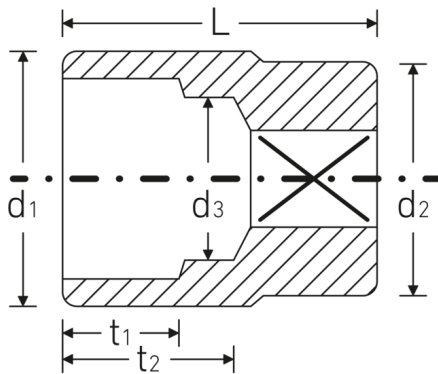

## Socket

55

Product no. **05010034**  
GTIN **4018754008803**  
Model **55 34**

**Label.** 3/4 " Socket Size 34mm L.60mm

**Properties.**

- hex with AS-Drive profile
- 3/4" internal square drive
- HPQ® high performance steel, chrome-plated
- DIN 3124 / ISO 2725-1 / ASME B 107.5 M

## Benefits.

Made in Germany - STAHLWILLE 3/4 " Socket 34 mm  
Length 60 mm.

hex AS-Drive, HPQ® high performance steel, chrome-plated.

Drop forged, hardened, and cooled in oil bath.

Extremely resilient, exceptionally durable.

## Technical attributes.

Drive profile	hex AS-Drive
Square drive inner (inch)	3/4 "
d1	47 mm
d2	40 mm
d3	31 mm
DIN	DIN 3124 / ISO 2725-1, ASME B 107.5 M
Length mm (L)	60 mm
Size [mm]	34 mm
t1	24 mm
t2	34,4 mm

## Logistics data.

Depth mm (IFS)	60
Width mm (IFS)	47
Height mm (IFS)	47
WEEE/ElektroG	nicht ear-pflichtig
Length (packaged, mm)	100
Width (packaged, mm)	70
Height (packaging, mm)	50
Volume (packaged, dm3)	0.35 dm3
Product no.	05010034
Weight (gross, kg)	0,730
Weight PAP (kg)	0,000
Weight PVC (kg)	0,007
GTIN	4018754008803
Country of origin AWR	GERMANY
Region of origin	Nordrhein-Westfalen
Customs tariff no.	82042000
Packing standard	2
Weight (g)	363 g