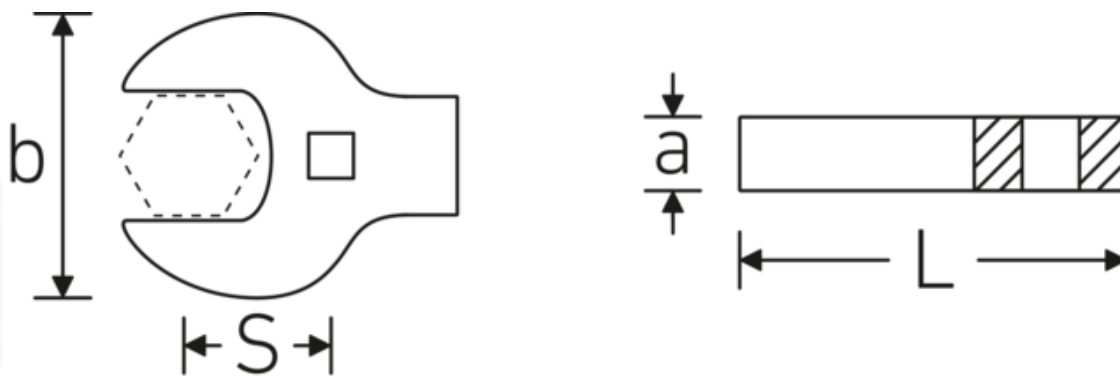

### 540a HD

Product no. **02501048**  
GTIN **4018754198115**  
Model **540aHD 1**

**Label.** 3/8 " Crow-foot spanner heavy-duty Size 1" L.56mm

#### Properties.

- for particularly high loads, e.g., stainless steel screw joints
- full use of the open-ended spanner in combination with standard ratchets or torque wrenches with fixed square
- chrome-plated

## Technical attributes.

<b>a</b>	11 mm
<b>Square drive inner (inch)</b>	3/8 "
<b>Width mm (b)</b>	53,4 mm
<b>Length mm (L)</b>	56 mm
<b>S</b>	33,2 mm
<b>Size [inch]</b>	1 "

## Variants.

Product no.	Model No. (ERP)	Description	GTIN
02501024	540aHD 3/8	3/8 " Crow-foot spanner heavy-duty Size 3/8" L.39mm	4018754285709
02501028	540aHD 7/16	3/8 " Crow-foot spanner heavy-duty Size 7/16" L.40mm	4018754285716
02501032	540aHD 1/2	3/8 " Crow-foot spanner heavy-duty Size 1/2" L.42mm	4018754285723
02501034	540aHD 9/16	3/8 " Crow-foot spanner heavy-duty Size 9/16" L.43.4mm	4018754198078
02501036	540aHD 5/8	3/8 " Crow-foot spanner heavy-duty Size 5/8" L.45mm	4018754198085
02501038	540aHD 11/16	3/8 " Crow-foot spanner heavy-duty Size 11/16" L.47.2mm	4018754198092
02501040	540aHD 3/4	3/8 " Crow-foot spanner heavy-duty Size 3/4" L.49mm	4018754285730
02501042	540aHD 13/16	3/8 " Crow-foot spanner heavy-duty Size 13/16" L.51mm	4018754204359