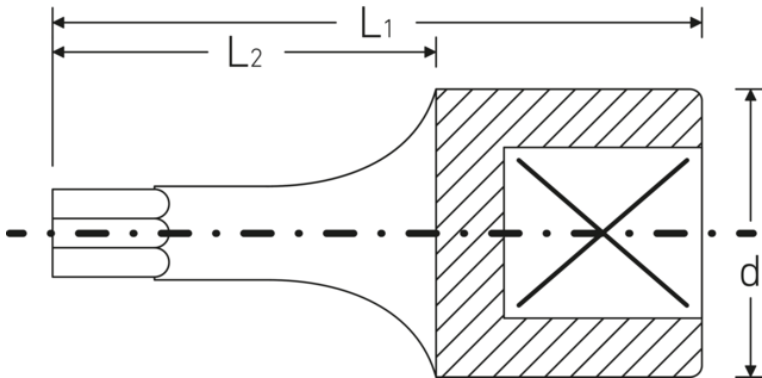

## Screwdriver socket

**44KTX**

Product no. **01350009**  
GTIN **4018754001132**  
Model **44KTX TX9 TORX®**

**Label.** 1/4 " Screwdriver socket L.28mm

**Properties.**

- for recessed TORX® screws
- 1/4" internal square drive
- Chrome Alloy Steel, chrome-plated

## Technical drawing.

## Technical attributes.

Drive profile	TORX®
Square drive inner (inch)	1/4 "
d	11,6 mm
Size drive profile	T9
L1	28 mm
L2	16 mm

## Logistics data.

Depth mm (IFS)	28
Width mm (IFS)	12
Height mm (IFS)	12
WEEE/ElektroG	nicht ear-pflichtig
Length (packaged, mm)	65
Width (packaged, mm)	35

Height (packaging, mm)	15
Volume (packaged, dm <sup>3</sup> )	0.034125 dm <sup>3</sup>
Product no.	01350009
Weight (gross, kg)	0,053
Weight PAP (kg)	0,000
Weight PVC (kg)	0,002
GTIN	4018754001132
Country of origin AWR	GERMANY
Region of origin	Nordrhein-Westfalen
Customs tariff no.	82042000
Packing standard	5
Weight (g)	10 g