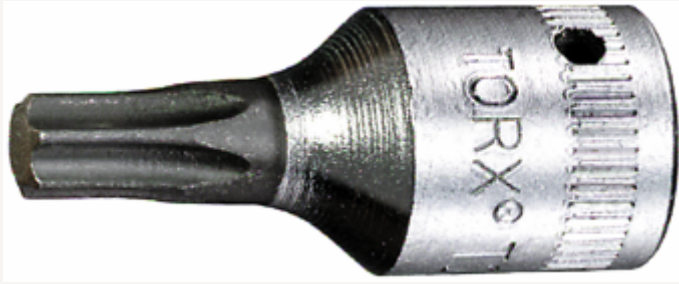

## Screwdriver socket

**44KTX**

Product no. **01350009**  
GTIN **4018754001132**  
Model **44KTX TX9 TORX®**

**Label.** 1/4 " Screwdriver socket L.28mm

**Properties.**

- for recessed TORX® screws
- 1/4" internal square drive
- Chrome Alloy Steel, chrome-plated

## Technical attributes.

Drive profile	TORX®
Square drive inner (inch)	1/4 "
d	11,6 mm
Size drive profile	T9
L1	28 mm
L2	16 mm

## Logistics data.

Depth mm (IFS)	28
Width mm (IFS)	12
Height mm (IFS)	12
WEEE/ElektroG	nicht ear-pflichtig
Length (packaged, mm)	65
Width (packaged, mm)	35

Height (packaging, mm)	15
Volume (packaged, dm <sup>3</sup> )	0.034125 dm <sup>3</sup>
Product no.	01350009
Weight (gross, kg)	0,053
Weight PAP (kg)	0,000
Weight PVC (kg)	0,002
GTIN	4018754001132
Country of origin AWR	GERMANY
Region of origin	Nordrhein-Westfalen
Customs tariff no.	82042000
Packing standard	5
Weight (g)	10 g