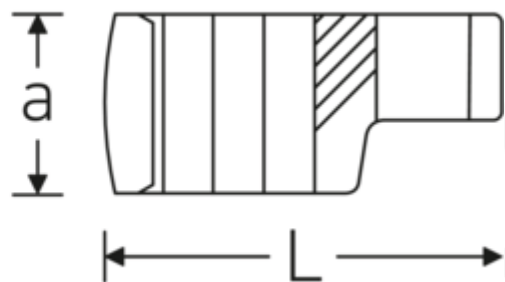

## CROW-RING spanner

440

Product no. **03190038**  
GTIN **4018754141173**  
Model **440 38**

**Label.** 1/2 " CROW-RING spanner Spanner size 38mm L.68.1mm

**Properties.**

- Chrome Alloy Steel, chrome plated
- Caution! Modified settings on torque wrench

## Technical drawing.

## Technical attributes.

a	24 mm
Internal square drive (inch)	1/2 "
Width mm (b)	53,9 mm
Length mm (L)	68,1 mm
S	35,6 mm
Width across flats [mm]	38 mm
W	28,6 mm

## Logistics data.

Depth mm (IFS)	100
Width mm (IFS)	60
Height mm (IFS)	25
WEEE/ElektroG	nicht ear-pflichtig
Length (packed, mm)	100
Width (packed, mm)	60
Height (packed, mm)	25

<b>Volume (packed, dm3)</b>	0.15 dm3
<b>Art. no.</b>	03190038
<b>Weight (gross, kg)</b>	0,155
<b>Weight PAP (kg)</b>	0,000
<b>Weight PVC (kg)</b>	0,004
<b>GTIN</b>	4018754141173
<b>Country of origin AWR</b>	GERMANY
<b>Region of origin</b>	Nordrhein-Westfalen
<b>Customs tariff no.</b>	82042000
<b>Packing standard</b>	1
<b>Weight</b>	147 g