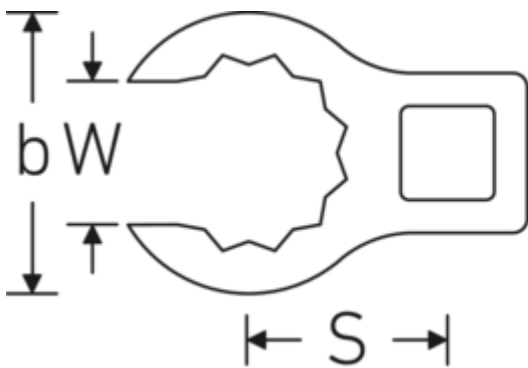

## CROW-RING spanner

440

Product no. **03190038**  
GTIN **4018754141173**  
Model **440 38**

**Label.** 1/2 " CROW-RING spanner Spanner size 38mm L.68.1mm

**Properties.**

- Chrome Alloy Steel, chrome plated
- Caution! Modified settings on torque wrench

## Technical drawing.

## Technical attributes.

a	24 mm
Internal square drive (inch)	1/2 "
Width mm (b)	53,9 mm
Length mm (L)	68,1 mm
S	35,6 mm
Width across flats [mm]	38 mm
W	28,6 mm

## Logistics data.

Depth mm (IFS)	100
Width mm (IFS)	60
Height mm (IFS)	25
WEEE/ElektroG	nicht ear-pflichtig
Length (packed, mm)	100
Width (packed, mm)	60
Height (packed, mm)	25

<b>Volume (packed, dm3)</b>	0.15 dm3
<b>Art. no.</b>	03190038
<b>Weight (gross, kg)</b>	0,155
<b>Weight PAP (kg)</b>	0,000
<b>Weight PVC (kg)</b>	0,004
<b>GTIN</b>	4018754141173
<b>Country of origin AWR</b>	GERMANY
<b>Region of origin</b>	Nordrhein-Westfalen
<b>Customs tariff no.</b>	82042000
<b>Packing standard</b>	1
<b>Weight</b>	147 g