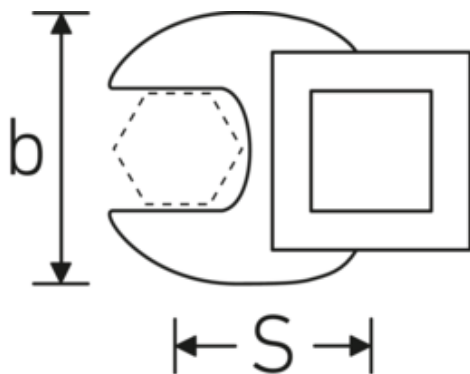

CROW-FOOT spanner

540

Product no. **02200014**
GTIN **4018754003518**
Model **540 14**

Label. 3/8 " CROW-FOOT spanner Spanner size 14mm L.37.7mm

Properties.

- Chrome Alloy Steel, chrome plated
- Caution! Modified settings on torque wrench

Technical drawing.

Technical attributes.

a	6,3 mm
Internal square drive (inch)	3/8 "
Width mm (b)	30 mm
Length mm (L)	37,7 mm
S	20,8 mm
Width across flats [mm]	14 mm

Logistics data.

Depth mm (IFS)	38
Width mm (IFS)	30
Height mm (IFS)	16
WEEE/ElektroG	nicht ear-pflichtig
Length (packed, mm)	38
Width (packed, mm)	30
Height (packed, mm)	16

Volume (packed, dm3)	0.01824 dm3
Art. no.	02200014
Weight (gross, kg)	0,460
Weight PAP (kg)	0,000
Weight PVC (kg)	0,002
GTIN	4018754003518
Country of origin AWR	GERMANY
Region of origin	Nordrhein-Westfalen
Customs tariff no.	82042000
Packing standard	10
Weight	46 g