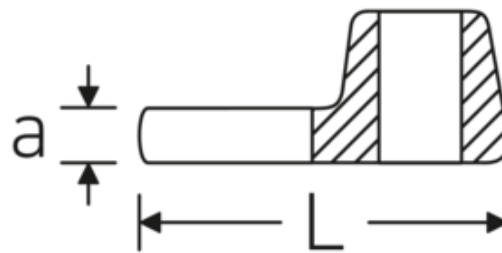

CROW-FOOT spanner

540

Product no. **02200014**
GTIN **4018754003518**
Model **540 14**

Label. 3/8 " CROW-FOOT spanner Spanner size 14mm L.37.7mm

Properties.

- Chrome Alloy Steel, chrome plated
- Caution! Modified settings on torque wrench

Technical drawing.

Technical attributes.

a	6,3 mm
Internal square drive (inch)	3/8 "
Width mm (b)	30 mm
Length mm (L)	37,7 mm
S	20,8 mm
Width across flats [mm]	14 mm

Logistics data.

Depth mm (IFS)	38
Width mm (IFS)	30
Height mm (IFS)	16
WEEE/ElektroG	nicht ear-pflichtig
Length (packed, mm)	38
Width (packed, mm)	30
Height (packed, mm)	16

Volume (packed, dm3)	0.01824 dm3
Art. no.	02200014
Weight (gross, kg)	0,460
Weight PAP (kg)	0,000
Weight PVC (kg)	0,002
GTIN	4018754003518
Country of origin AWR	GERMANY
Region of origin	Nordrhein-Westfalen
Customs tariff no.	82042000
Packing standard	10
Weight	46 g