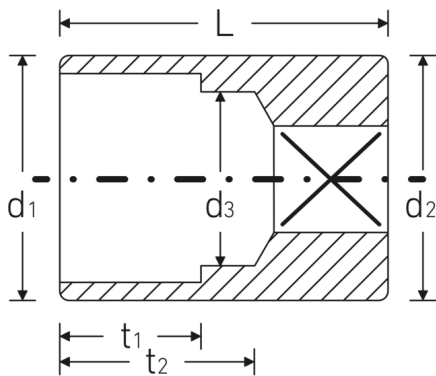

Sockets

40

Product no. **01010055**
GTIN **4018754000142**
Model **40 5,5**

Label. 1/4 " hex AS-Drive Sockets Spanner size 5,5mm L.23mm

Properties.

- hex with AS-Drive profile
- 1/4" internal square drive
- HPQ® high performance steel, chrome-plated
- DIN 3124 / ISO 2725-1 / DIN EN 3709 / ASME B 107.5M

Benefits.

Made in Germany - STAHLWILLE {190} Sockets 5,5 mm
Length 23 mm.

hex AS-Drive, HPQ® high performance steel, chrome-plated.

Drop forged, hardened, and cooled in oil bath.

Extremely resilient, exceptionally durable.

Technical drawing.

Technical attributes.

Drive profile	hex AS-Drive
Internal square drive (inch)	1/4 "
d1	8,5 mm
d2	10,7 mm
d3	4,5 mm
DIN	DIN 3124 / ISO 2725-1, ASME B 107.5M, DIN EN 3709
Length mm (L)	23 mm
Width across flats [mm]	5,5 mm
t1	6 mm
t2	15 mm

Logistics data.

Depth mm (IFS)	23
Width mm (IFS)	11
Height mm (IFS)	11
WEEE/ElektroG	nicht ear-pflichtig
Length (packed, mm)	93
Width (packed, mm)	33
Height (packed, mm)	15
Volume (packed, dm3)	0.046035 dm3
Art. no.	01010055
Weight (gross, kg)	0,093
Weight PAP (kg)	0,000
Weight PVC (kg)	0,002
GTIN	4018754000142
Country of origin AWR	GERMANY
Region of origin	Nordrhein-Westfalen
Customs tariff no.	82042000
Packing standard	10
Weight	9 g