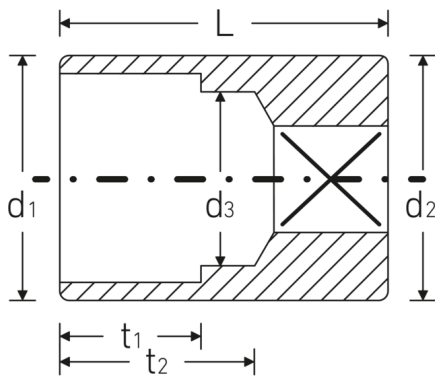

Sockets

40

Product no. 01010011
GTIN 4018754000074
Model 40 11

Label.

1/4 " hex AS-Drive Sockets Spanner size 11mm L.23mm

Properties.

- hex with AS-Drive profile
- 1/4" internal square drive
- HPQ® high performance steel, chrome-plated
- DIN 3124 / ISO 2725-1 / DIN EN 3709 / ASME B 107.5M

Benefits.

Made in Germany - STAHLWILLE {190} Sockets 11 mm
Length 23 mm.

hex AS-Drive, HPQ® high performance steel, chrome-plated.

Drop forged, hardened, and cooled in oil bath.

Extremely resilient, exceptionally durable.

Technical drawing.

Technical attributes.

Drive profile	hex AS-Drive
Internal square drive (inch)	1/4 "
d1	15,5 mm
d2	15,5 mm
d3	10 mm
DIN	DIN 3124 / ISO 2725-1, ASME B 107.5M, DIN EN 3709
Length mm (L)	23 mm
Width across flats [mm]	11 mm
t1	9 mm
t2	14,6 mm

Logistics data.

Depth mm (IFS)	23
Width mm (IFS)	16
Height mm (IFS)	16
WEEE/ElektroG	nicht ear-pflichtig
Length (packed, mm)	75
Width (packed, mm)	42
Height (packed, mm)	30
Volume (packed, dm3)	0.0945 dm3
Art. no.	01010011
Weight (gross, kg)	0,190
Weight PAP (kg)	0,000
Weight PVC (kg)	0,003
GTIN	4018754000074
Country of origin AWR	GERMANY
Region of origin	Nordrhein-Westfalen
Customs tariff no.	82042000
Packing standard	10
Weight	19 g