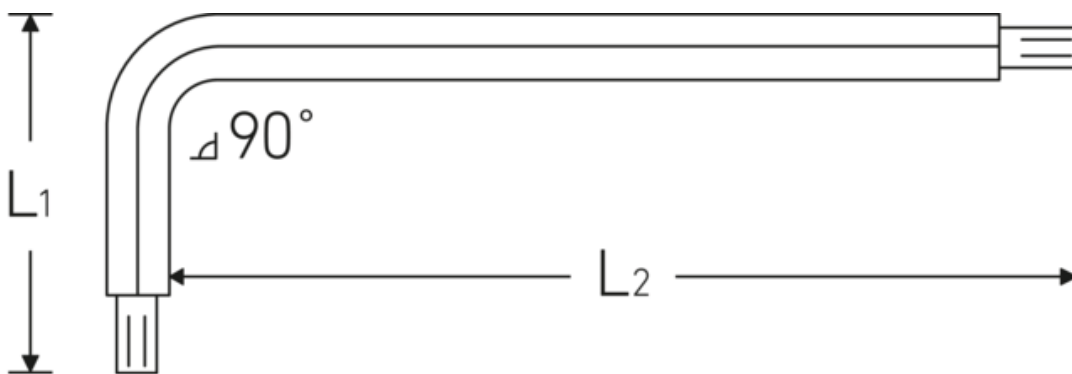

Hex ball-ended L-Keys

10767H

Product no. **46233004**
GTIN **4018754333028**
Model **10767H 4 KUGELKOPF-
WINKELSCHRAUBENDREHER
MIT HALTEFUNKTION
SECHSKANT**

Label.

Hex ball-ended L-Key Hex drive 4mm L.25mm x 140mm

Properties.

- for **metric** hex socket screws
- ball-ended and retaining ring on the long end of the shaft
- pivoting angle of up to 25° to each side
- to work quickly and safely even in hard-to-reach places
- attached screws are held reliably in place
- Chrome Alloy Steel, nickel-plated

Technical drawing.

Technical attributes.

Drive profile	hex
External hex drive (mm)	4 mm
L1	25 mm
L2	140 mm

Logistics data.

Depth mm (IFS)	141
Width mm (IFS)	28
Height mm (IFS)	5
WEEE/ElektroG	nicht ear-pflichtig

Length (packed, mm)	175
Width (packed, mm)	150
Height (packed, mm)	30
Volume (packed, dm3)	0.7875 dm3
Art. no.	46233004
Weight (gross, kg)	0,180
Weight PAP (kg)	0,000
Weight PVC (kg)	0,006
GTIN	4018754333028
Country of origin AWR	GERMANY
Region of origin	Nordrhein-Westfalen
Customs tariff no.	82054000
Packing standard	10
Weight	17 g