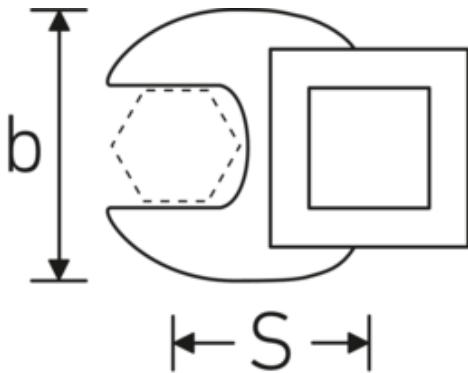

CROW-FOOT spanner

540

Product no. **02200020**
GTIN **4018754141067**
Model **540 20**

Label. 3/8 " CROW-FOOT spanner Spanner size 20mm L.42.4mm

Properties.

- Chrome Alloy Steel, chrome plated
- Caution! Modified settings on torque wrench

Technical drawing.

Technical attributes.

a	6,3 mm
Internal square drive (inch)	3/8 "
Width mm (b)	38 mm
Length mm (L)	42,4 mm
S	25 mm
Width across flats [mm]	20 mm

Logistics data.

Depth mm (IFS)	45
Width mm (IFS)	37
Height mm (IFS)	17
WEEE/ElektroG	nicht ear-pflichtig
Length (packed, mm)	70
Width (packed, mm)	50
Height (packed, mm)	18

Volume (packed, dm3)	0.063 dm3
Art. no.	02200020
Weight (gross, kg)	0,065
Weight PAP (kg)	0,000
Weight PVC (kg)	0,004
GTIN	4018754141067
Country of origin AWR	GERMANY
Region of origin	Nordrhein-Westfalen
Customs tariff no.	82042000
Packing standard	1
Weight	55 g