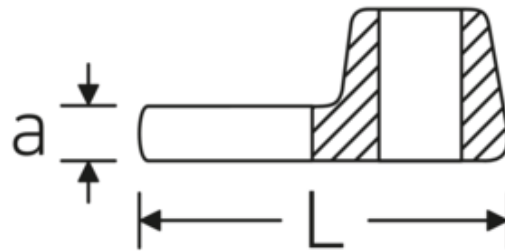

CROW-FOOT spanner

540

Product no. **02200020**
GTIN **4018754141067**
Model **540 20**

Label. 3/8 " CROW-FOOT spanner Spanner size 20mm L.42.4mm

Properties.

- Chrome Alloy Steel, chrome plated
- Caution! Modified settings on torque wrench

Technical drawing.

Technical attributes.

a	6,3 mm
Internal square drive (inch)	3/8 "
Width mm (b)	38 mm
Length mm (L)	42,4 mm
S	25 mm
Width across flats [mm]	20 mm

Logistics data.

Depth mm (IFS)	45
Width mm (IFS)	37
Height mm (IFS)	17
WEEE/ElektroG	nicht ear-pflichtig
Length (packed, mm)	70
Width (packed, mm)	50
Height (packed, mm)	18

Volume (packed, dm3)	0.063 dm3
Art. no.	02200020
Weight (gross, kg)	0,065
Weight PAP (kg)	0,000
Weight PVC (kg)	0,004
GTIN	4018754141067
Country of origin AWR	GERMANY
Region of origin	Nordrhein-Westfalen
Customs tariff no.	82042000
Packing standard	1
Weight	55 g