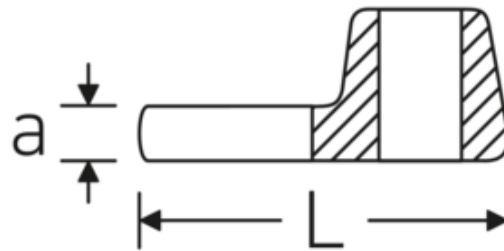

CROW-FOOT spanner

540

Product no. **02200034**
GTIN **4018754141098**
Model **540 34**

Label. 3/8 " CROW-FOOT spanner Spanner size 34mm L.54.5mm

Properties.

- Chrome Alloy Steel, chrome plated
- Caution! Modified settings on torque wrench

Technical drawing.

Technical attributes.

a	8 mm
Internal square drive (inch)	3/8 "
Width mm (b)	60 mm
Length mm (L)	54,5 mm
S	31,6 mm
Width across flats [mm]	34 mm

Logistics data.

Depth mm (IFS)	70
Width mm (IFS)	70
Height mm (IFS)	19
WEEE/ElektroG	nicht ear-pflichtig
Length (packed, mm)	70
Width (packed, mm)	70
Height (packed, mm)	19

Volume (packed, dm3)	0.0931 dm3
Art. no.	02200034
Weight (gross, kg)	0,107
Weight PAP (kg)	0,000
Weight PVC (kg)	0,004
GTIN	4018754141098
Country of origin AWR	GERMANY
Region of origin	Nordrhein-Westfalen
Customs tariff no.	82042000
Packing standard	1
Weight	107 g