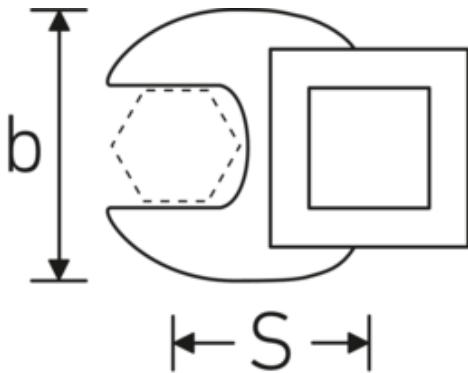

CROW-FOOT spanner

540

Product no. **02200034**
GTIN **4018754141098**
Model **540 34**

Label. 3/8 " CROW-FOOT spanner Spanner size 34mm L.54.5mm

Properties.

- Chrome Alloy Steel, chrome plated
- Caution! Modified settings on torque wrench

Technical drawing.

Technical attributes.

a	8 mm
Internal square drive (inch)	3/8 "
Width mm (b)	60 mm
Length mm (L)	54,5 mm
S	31,6 mm
Width across flats [mm]	34 mm

Logistics data.

Depth mm (IFS)	70
Width mm (IFS)	70
Height mm (IFS)	19
WEEE/ElektroG	nicht ear-pflichtig
Length (packed, mm)	70
Width (packed, mm)	70
Height (packed, mm)	19

Volume (packed, dm3)	0.0931 dm3
Art. no.	02200034
Weight (gross, kg)	0,107
Weight PAP (kg)	0,000
Weight PVC (kg)	0,004
GTIN	4018754141098
Country of origin AWR	GERMANY
Region of origin	Nordrhein-Westfalen
Customs tariff no.	82042000
Packing standard	1
Weight	107 g