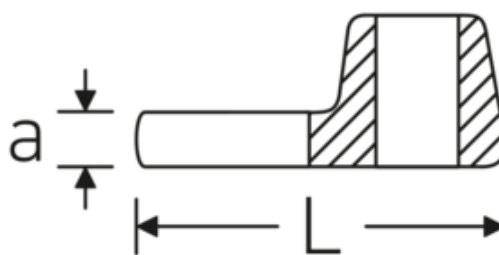

## Crowfoot-Schlüssel, metrisch

540

Art.-Nr. 02200050  
GTIN 4018754141159  
Modell 540 50

**Bezeichnung.** 3/8 " Crowfoot-Schlüssel SW 50mm L.75mm

**Eigenschaften.** • Chrome Alloy Steel, verchromt

### Technische Zeichnung.

### Technische Attribute.

a	8 mm
Antriebsvierkant innen (Zoll)	3/8 "
Breite mm (b)	88 mm
Länge mm (L)	75 mm
S	45,4 mm
Schlüsselweite [mm]	50 mm

## Varianten.

Art.-Nr.	Modell-Nr. (ERP)	Bezeichnung	GTIN
01200008	540 8	1/4 " Crowfoot-Schlüssel SW 8mm L.25,5mm	4018754149117
01200009	540 9	1/4 " Crowfoot-Schlüssel SW 9mm L.25,5mm	4018754149124
01200010	540 10	1/4 " Crowfoot-Schlüssel SW 10mm L.25,5mm	4018754149131
02200011	540 11	3/8 " Crowfoot-Schlüssel SW 11mm L.32mm	4018754149414
02200012	540 12	3/8 " Crowfoot-Schlüssel SW 12mm L.34,3mm	4018754003495
02200013	540 13	3/8 " Crowfoot-Schlüssel SW 13mm L.34,3mm	4018754003501
02200014	540 14	3/8 " Crowfoot-Schlüssel SW 14mm L.37,7mm	4018754003518
02200015	540 15	3/8 " Crowfoot-Schlüssel SW 15mm L.37,7mm	4018754003525
02200016	540 16	3/8 " Crowfoot-Schlüssel SW 16mm L.37,7mm	4018754003532
02200017	540 17	3/8 " Crowfoot-Schlüssel SW 17mm L.42,5mm	4018754003549
02200018	540 18	3/8 " Crowfoot-Schlüssel SW 18mm L.42,5mm	4018754003556
02200019	540 19	3/8 " Crowfoot-Schlüssel SW 19mm L.42,5mm	4018754003563
02200020	540 20	3/8 " Crowfoot-Schlüssel SW 20mm L.42,4mm	4018754141067
02200021	540 21	3/8 " Crowfoot-Schlüssel SW 21mm L.44,5mm	4018754003570
02200022	540 22	3/8 " Crowfoot-Schlüssel SW 22mm L.44,5mm	4018754003587
02200023	540 23	3/8 " Crowfoot-Schlüssel SW 23mm L.44,5mm	4018754141074
02200024	540 24	3/8 " Crowfoot-Schlüssel SW 24mm L.44,4mm	4018754003594
02200025	540 25	3/8 " Crowfoot-Schlüssel SW 25mm L.47mm	4018754141081
02200026	540 26	3/8 " Crowfoot-Schlüssel SW 26mm L.47mm	4018754149162
02200027	540 27	3/8 " Crowfoot-Schlüssel SW 27mm L.47mm	4018754149179
02200028	540 28	3/8 " Crowfoot-Schlüssel SW 28mm L.50mm	4018754148806
02200030	540 30	3/8 " Crowfoot-Schlüssel SW 30mm L.50mm	4018754149186