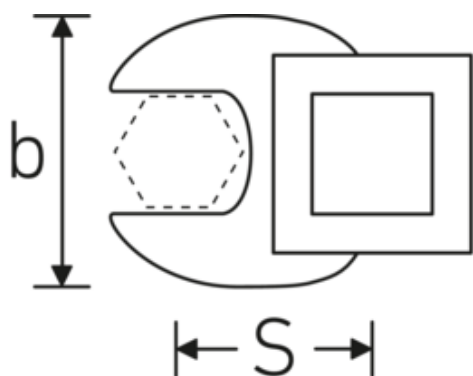

## Crowfoot-Schlüssel, metrisch

540

Art.-Nr. 02200050  
GTIN 4018754141159  
Modell 540 50

**Bezeichnung.** 3/8 " Crowfoot-Schlüssel SW 50mm L.75mm

**Eigenschaften.** • Chrome Alloy Steel, verchromt

### Technische Zeichnung.

### Technische Attribute.

a	8 mm
Antriebsvierkant innen (Zoll)	3/8 "
Breite mm (b)	88 mm
Länge mm (L)	75 mm
S	45,4 mm
Schlüsselweite [mm]	50 mm

## Varianten.

Art.-Nr.	Modell-Nr. (ERP)	Bezeichnung	GTIN
01200008	540 8	1/4 " Crowfoot-Schlüssel SW 8mm L.25,5mm	4018754149117
01200009	540 9	1/4 " Crowfoot-Schlüssel SW 9mm L.25,5mm	4018754149124
01200010	540 10	1/4 " Crowfoot-Schlüssel SW 10mm L.25,5mm	4018754149131
02200011	540 11	3/8 " Crowfoot-Schlüssel SW 11mm L.32mm	4018754149414
02200012	540 12	3/8 " Crowfoot-Schlüssel SW 12mm L.34,3mm	4018754003495
02200013	540 13	3/8 " Crowfoot-Schlüssel SW 13mm L.34,3mm	4018754003501
02200014	540 14	3/8 " Crowfoot-Schlüssel SW 14mm L.37,7mm	4018754003518
02200015	540 15	3/8 " Crowfoot-Schlüssel SW 15mm L.37,7mm	4018754003525
02200016	540 16	3/8 " Crowfoot-Schlüssel SW 16mm L.37,7mm	4018754003532
02200017	540 17	3/8 " Crowfoot-Schlüssel SW 17mm L.42,5mm	4018754003549
02200018	540 18	3/8 " Crowfoot-Schlüssel SW 18mm L.42,5mm	4018754003556
02200019	540 19	3/8 " Crowfoot-Schlüssel SW 19mm L.42,5mm	4018754003563
02200020	540 20	3/8 " Crowfoot-Schlüssel SW 20mm L.42,4mm	4018754141067
02200021	540 21	3/8 " Crowfoot-Schlüssel SW 21mm L.44,5mm	4018754003570
02200022	540 22	3/8 " Crowfoot-Schlüssel SW 22mm L.44,5mm	4018754003587
02200023	540 23	3/8 " Crowfoot-Schlüssel SW 23mm L.44,5mm	4018754141074
02200024	540 24	3/8 " Crowfoot-Schlüssel SW 24mm L.44,4mm	4018754003594
02200025	540 25	3/8 " Crowfoot-Schlüssel SW 25mm L.47mm	4018754141081
02200026	540 26	3/8 " Crowfoot-Schlüssel SW 26mm L.47mm	4018754149162
02200027	540 27	3/8 " Crowfoot-Schlüssel SW 27mm L.47mm	4018754149179
02200028	540 28	3/8 " Crowfoot-Schlüssel SW 28mm L.50mm	4018754148806
02200030	540 30	3/8 " Crowfoot-Schlüssel SW 30mm L.50mm	4018754149186