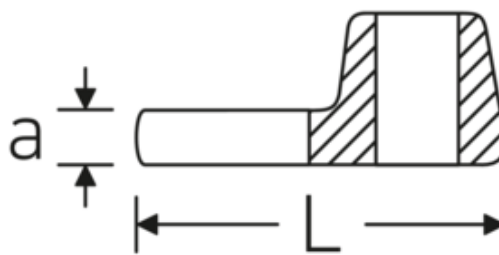

## Crowfoot-Schlüssel, metrisch

540

Art.-Nr. 02200025  
GTIN 4018754141081  
Modell 540 25

**Bezeichnung.** 3/8 " Crowfoot-Schlüssel SW 25mm L.47mm

**Eigenschaften.** • Chrome Alloy Steel, verchromt

## Technische Zeichnung.

## Technische Attribute.

a	8 mm
Antriebsvierkant innen (Zoll)	3/8 "
Breite mm (b)	45 mm
Länge mm (L)	47 mm
S	26,4 mm
Schlüsselweite [mm]	25 mm

## Varianten.

Art.-Nr.	Modell-Nr. (ERP)	Bezeichnung	GTIN
01200008	540 8	1/4 " Crowfoot-Schlüssel SW 8mm L.25,5mm	4018754149117
01200009	540 9	1/4 " Crowfoot-Schlüssel SW 9mm L.25,5mm	4018754149124
01200010	540 10	1/4 " Crowfoot-Schlüssel SW 10mm L.25,5mm	4018754149131
02200011	540 11	3/8 " Crowfoot-Schlüssel SW 11mm L.32mm	4018754149414
02200012	540 12	3/8 " Crowfoot-Schlüssel SW 12mm L.34,3mm	4018754003495
02200013	540 13	3/8 " Crowfoot-Schlüssel SW 13mm L.34,3mm	4018754003501
02200014	540 14	3/8 " Crowfoot-Schlüssel SW 14mm L.37,7mm	4018754003518
02200015	540 15	3/8 " Crowfoot-Schlüssel SW 15mm L.37,7mm	4018754003525
02200016	540 16	3/8 " Crowfoot-Schlüssel SW 16mm L.37,7mm	4018754003532
02200017	540 17	3/8 " Crowfoot-Schlüssel SW 17mm L.42,5mm	4018754003549
02200018	540 18	3/8 " Crowfoot-Schlüssel SW 18mm L.42,5mm	4018754003556
02200019	540 19	3/8 " Crowfoot-Schlüssel SW 19mm L.42,5mm	4018754003563
02200020	540 20	3/8 " Crowfoot-Schlüssel SW 20mm L.42,4mm	4018754141067
02200021	540 21	3/8 " Crowfoot-Schlüssel SW 21mm L.44,5mm	4018754003570
02200022	540 22	3/8 " Crowfoot-Schlüssel SW 22mm L.44,5mm	4018754003587
02200023	540 23	3/8 " Crowfoot-Schlüssel SW 23mm L.44,5mm	4018754141074
02200024	540 24	3/8 " Crowfoot-Schlüssel SW 24mm L.44,4mm	4018754003594
02200025	540 25	3/8 " Crowfoot-Schlüssel SW 25mm L.47mm	4018754141081
02200026	540 26	3/8 " Crowfoot-Schlüssel SW 26mm L.47mm	4018754149162
02200027	540 27	3/8 " Crowfoot-Schlüssel SW 27mm L.47mm	4018754149179
02200028	540 28	3/8 " Crowfoot-Schlüssel SW 28mm L.50mm	4018754148806
02200030	540 30	3/8 " Crowfoot-Schlüssel SW 30mm L.50mm	4018754149186