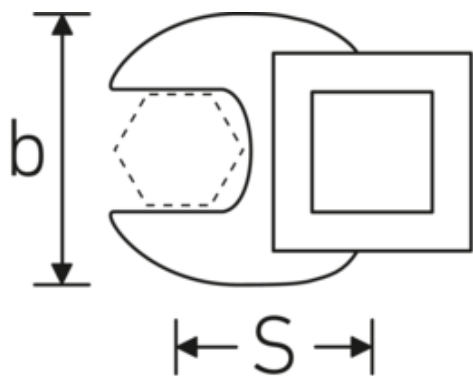

## Crowfoot-Schlüssel, metrisch

540

Art.-Nr. 02200025  
GTIN 4018754141081  
Modell 540 25

**Bezeichnung.** 3/8 " Crowfoot-Schlüssel SW 25mm L.47mm

**Eigenschaften.** • Chrome Alloy Steel, verchromt

## Technische Zeichnung.

## Technische Attribute.

a	8 mm
Antriebsvierkant innen (Zoll)	3/8 "
Breite mm (b)	45 mm
Länge mm (L)	47 mm
S	26,4 mm
Schlüsselweite [mm]	25 mm

## Varianten.

Art.-Nr.	Modell-Nr. (ERP)	Bezeichnung	GTIN
01200008	540 8	1/4 " Crowfoot-Schlüssel SW 8mm L.25,5mm	4018754149117
01200009	540 9	1/4 " Crowfoot-Schlüssel SW 9mm L.25,5mm	4018754149124
01200010	540 10	1/4 " Crowfoot-Schlüssel SW 10mm L.25,5mm	4018754149131
02200011	540 11	3/8 " Crowfoot-Schlüssel SW 11mm L.32mm	4018754149414
02200012	540 12	3/8 " Crowfoot-Schlüssel SW 12mm L.34,3mm	4018754003495
02200013	540 13	3/8 " Crowfoot-Schlüssel SW 13mm L.34,3mm	4018754003501
02200014	540 14	3/8 " Crowfoot-Schlüssel SW 14mm L.37,7mm	4018754003518
02200015	540 15	3/8 " Crowfoot-Schlüssel SW 15mm L.37,7mm	4018754003525
02200016	540 16	3/8 " Crowfoot-Schlüssel SW 16mm L.37,7mm	4018754003532
02200017	540 17	3/8 " Crowfoot-Schlüssel SW 17mm L.42,5mm	4018754003549
02200018	540 18	3/8 " Crowfoot-Schlüssel SW 18mm L.42,5mm	4018754003556
02200019	540 19	3/8 " Crowfoot-Schlüssel SW 19mm L.42,5mm	4018754003563
02200020	540 20	3/8 " Crowfoot-Schlüssel SW 20mm L.42,4mm	4018754141067
02200021	540 21	3/8 " Crowfoot-Schlüssel SW 21mm L.44,5mm	4018754003570
02200022	540 22	3/8 " Crowfoot-Schlüssel SW 22mm L.44,5mm	4018754003587
02200023	540 23	3/8 " Crowfoot-Schlüssel SW 23mm L.44,5mm	4018754141074
02200024	540 24	3/8 " Crowfoot-Schlüssel SW 24mm L.44,4mm	4018754003594
02200025	540 25	3/8 " Crowfoot-Schlüssel SW 25mm L.47mm	4018754141081
02200026	540 26	3/8 " Crowfoot-Schlüssel SW 26mm L.47mm	4018754149162
02200027	540 27	3/8 " Crowfoot-Schlüssel SW 27mm L.47mm	4018754149179
02200028	540 28	3/8 " Crowfoot-Schlüssel SW 28mm L.50mm	4018754148806
02200030	540 30	3/8 " Crowfoot-Schlüssel SW 30mm L.50mm	4018754149186