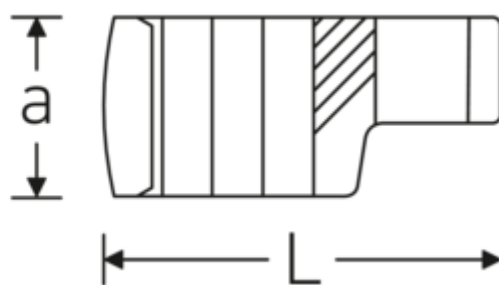

## Crowning-Schlüssel, metrisch

440

Art.-Nr. 02190022

GTIN 4018754003433

Modell 440 22

### Bezeichnung.

3/8 " Crowring-Schlüssel SW 22mm L.45,3mm

### Technische Attribute.

a	19 mm
Antriebsvierkant innen (Zoll)	3/8 "
Breite mm (b)	33,5 mm
Länge mm (L)	45,3 mm
S	23,6 mm
Schlüsselweite [mm]	22 mm
W	17 mm

## Varianten.

Art.-Nr.	Modell-Nr. (ERP)	Bezeichnung	GTIN
01190008	440 8	1/4 " Crowring-Schlüssel SW 8mm L.23,8mm	4018754149094
01190009	440 9	1/4 " Crowring-Schlüssel SW 9mm L.28,5mm	4018754140985
01190010	440 10	1/4 " Crowring-Schlüssel SW 10mm L.28,4mm	4018754000739
01190011	440 11	1/4 " Crowring-Schlüssel SW 11mm L.28mm	4018754149100
01190012	440 12	1/4 " Crowring-Schlüssel SW 12mm L.30,8mm	4018754000746
01190013	440 13	1/4 " Crowring-Schlüssel SW 13mm L.32mm	4018754102099
01190014	440 14	1/4 " Crowring-Schlüssel SW 14mm L.31,7mm	4018754000753
02190015	440 15	3/8 " Crowring-Schlüssel SW 15mm L.36,5mm	4018754141029
02190016	440 16	3/8 " Crowring-Schlüssel SW 16mm L.36,1mm	4018754003389
02190017	440 17	3/8 " Crowring-Schlüssel SW 17mm L.39,2mm	4018754003396
02190018	440 18	3/8 " Crowring-Schlüssel SW 18mm L.40,8mm	4018754003402
02190019	440 19	3/8 " Crowring-Schlüssel SW 19mm L.40,5mm	4018754003419
02190020	440 20	3/8 " Crowring-Schlüssel SW 20mm L.42,9mm	4018754141036
02190021	440 21	3/8 " Crowring-Schlüssel SW 21mm L.42,8mm	4018754003426
02190022	440 22	3/8 " Crowring-Schlüssel SW 22mm L.45,3mm	4018754003433
02190023	440 23	3/8 " Crowring-Schlüssel SW 23mm L.47,5mm	4018754141043
02190024	440 24	3/8 " Crowring-Schlüssel SW 24mm L.47,3mm	4018754003440
02190025	440 25	3/8 " Crowring-Schlüssel SW 25mm L.49,3mm	4018754141050
02190026	440 26	3/8 " Crowring-Schlüssel SW 26mm L.49,3mm	4018754003457
02190027	440 27	3/8 " Crowring-Schlüssel SW 27mm L.52,8mm	4018754003464
02191027	440 27MB	3/8 " Crowring-Schlüssel SW 27mm L.57,1mm	4018754103362
03190028	440 28	1/2 " Crowring-Schlüssel SW 28mm L.56,8mm	4018754148684