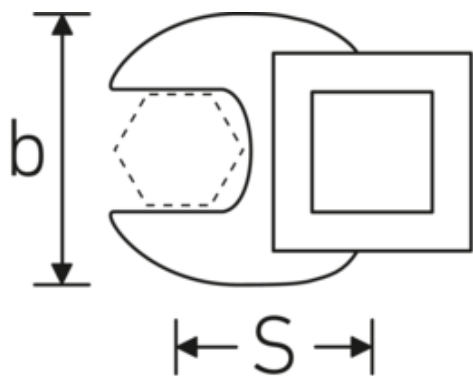

## Crowfoot-Schlüssel, metrisch

540

Art.-Nr. 02200030  
GTIN 4018754149186  
Modell 540 30

**Bezeichnung.** 3/8 " Crowfoot-Schlüssel SW 30mm L.50mm

**Eigenschaften.** • Chrome Alloy Steel, verchromt

## Technische Zeichnung.

## Technische Attribute.

a	8 mm
Antriebsvierkant innen (Zoll)	3/8 "
Breite mm (b)	50 mm
Länge mm (L)	50 mm
S	29,3 mm
Schlüsselweite [mm]	30 mm

## Varianten.

Art.-Nr.	Modell-Nr. (ERP)	Bezeichnung	GTIN
01200008	540 8	1/4 " Crowfoot-Schlüssel SW 8mm L.25,5mm	4018754149117
01200009	540 9	1/4 " Crowfoot-Schlüssel SW 9mm L.25,5mm	4018754149124
01200010	540 10	1/4 " Crowfoot-Schlüssel SW 10mm L.25,5mm	4018754149131
02200011	540 11	3/8 " Crowfoot-Schlüssel SW 11mm L.32mm	4018754149414
02200012	540 12	3/8 " Crowfoot-Schlüssel SW 12mm L.34,3mm	4018754003495
02200013	540 13	3/8 " Crowfoot-Schlüssel SW 13mm L.34,3mm	4018754003501
02200014	540 14	3/8 " Crowfoot-Schlüssel SW 14mm L.37,7mm	4018754003518
02200015	540 15	3/8 " Crowfoot-Schlüssel SW 15mm L.37,7mm	4018754003525
02200016	540 16	3/8 " Crowfoot-Schlüssel SW 16mm L.37,7mm	4018754003532
02200017	540 17	3/8 " Crowfoot-Schlüssel SW 17mm L.42,5mm	4018754003549
02200018	540 18	3/8 " Crowfoot-Schlüssel SW 18mm L.42,5mm	4018754003556
02200019	540 19	3/8 " Crowfoot-Schlüssel SW 19mm L.42,5mm	4018754003563
02200020	540 20	3/8 " Crowfoot-Schlüssel SW 20mm L.42,4mm	4018754141067
02200021	540 21	3/8 " Crowfoot-Schlüssel SW 21mm L.44,5mm	4018754003570
02200022	540 22	3/8 " Crowfoot-Schlüssel SW 22mm L.44,5mm	4018754003587
02200023	540 23	3/8 " Crowfoot-Schlüssel SW 23mm L.44,5mm	4018754141074
02200024	540 24	3/8 " Crowfoot-Schlüssel SW 24mm L.44,4mm	4018754003594
02200025	540 25	3/8 " Crowfoot-Schlüssel SW 25mm L.47mm	4018754141081
02200026	540 26	3/8 " Crowfoot-Schlüssel SW 26mm L.47mm	4018754149162
02200027	540 27	3/8 " Crowfoot-Schlüssel SW 27mm L.47mm	4018754149179
02200028	540 28	3/8 " Crowfoot-Schlüssel SW 28mm L.50mm	4018754148806
02200030	540 30	3/8 " Crowfoot-Schlüssel SW 30mm L.50mm	4018754149186