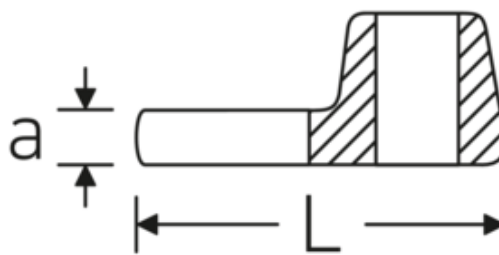

## Crowfoot-Schlüssel, metrisch

540

Art.-Nr. 02200030  
GTIN 4018754149186  
Modell 540 30

**Bezeichnung.** 3/8 " Crowfoot-Schlüssel SW 30mm L.50mm

**Eigenschaften.** • Chrome Alloy Steel, verchromt

## Technische Zeichnung.

## Technische Attribute.

a	8 mm
Antriebsvierkant innen (Zoll)	3/8 "
Breite mm (b)	50 mm
Länge mm (L)	50 mm
S	29,3 mm
Schlüsselweite [mm]	30 mm

## Varianten.

Art.-Nr.	Modell-Nr. (ERP)	Bezeichnung	GTIN
01200008	540 8	1/4 " Crowfoot-Schlüssel SW 8mm L.25,5mm	4018754149117
01200009	540 9	1/4 " Crowfoot-Schlüssel SW 9mm L.25,5mm	4018754149124
01200010	540 10	1/4 " Crowfoot-Schlüssel SW 10mm L.25,5mm	4018754149131
02200011	540 11	3/8 " Crowfoot-Schlüssel SW 11mm L.32mm	4018754149414
02200012	540 12	3/8 " Crowfoot-Schlüssel SW 12mm L.34,3mm	4018754003495
02200013	540 13	3/8 " Crowfoot-Schlüssel SW 13mm L.34,3mm	4018754003501
02200014	540 14	3/8 " Crowfoot-Schlüssel SW 14mm L.37,7mm	4018754003518
02200015	540 15	3/8 " Crowfoot-Schlüssel SW 15mm L.37,7mm	4018754003525
02200016	540 16	3/8 " Crowfoot-Schlüssel SW 16mm L.37,7mm	4018754003532
02200017	540 17	3/8 " Crowfoot-Schlüssel SW 17mm L.42,5mm	4018754003549
02200018	540 18	3/8 " Crowfoot-Schlüssel SW 18mm L.42,5mm	4018754003556
02200019	540 19	3/8 " Crowfoot-Schlüssel SW 19mm L.42,5mm	4018754003563
02200020	540 20	3/8 " Crowfoot-Schlüssel SW 20mm L.42,4mm	4018754141067
02200021	540 21	3/8 " Crowfoot-Schlüssel SW 21mm L.44,5mm	4018754003570
02200022	540 22	3/8 " Crowfoot-Schlüssel SW 22mm L.44,5mm	4018754003587
02200023	540 23	3/8 " Crowfoot-Schlüssel SW 23mm L.44,5mm	4018754141074
02200024	540 24	3/8 " Crowfoot-Schlüssel SW 24mm L.44,4mm	4018754003594
02200025	540 25	3/8 " Crowfoot-Schlüssel SW 25mm L.47mm	4018754141081
02200026	540 26	3/8 " Crowfoot-Schlüssel SW 26mm L.47mm	4018754149162
02200027	540 27	3/8 " Crowfoot-Schlüssel SW 27mm L.47mm	4018754149179
02200028	540 28	3/8 " Crowfoot-Schlüssel SW 28mm L.50mm	4018754148806
02200030	540 30	3/8 " Crowfoot-Schlüssel SW 30mm L.50mm	4018754149186