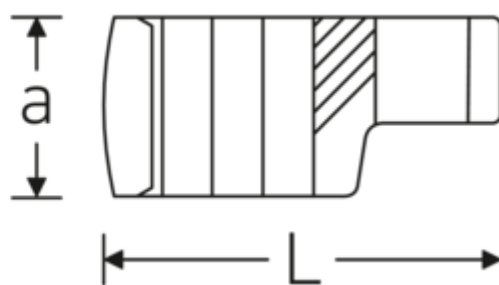

## Crowning-Schlüssel, metrisch

440

Art.-Nr. 02190019

GTIN 4018754003419

Modell 440 19

### Bezeichnung.

3/8 " Crowring-Schlüssel SW 19mm L.40,5mm

### Technische Attribute.

a	18,5 mm
Antriebsvierkant innen (Zoll)	3/8 "
Breite mm (b)	29 mm
Länge mm (L)	40,5 mm
S	21,3 mm
Schlüsselweite [mm]	19 mm
W	15,8 mm

## Varianten.

Art.-Nr.	Modell-Nr. (ERP)	Bezeichnung	GTIN
01190008	440 8	1/4 " Crowring-Schlüssel SW 8mm L.23,8mm	4018754149094
01190009	440 9	1/4 " Crowring-Schlüssel SW 9mm L.28,5mm	4018754140985
01190010	440 10	1/4 " Crowring-Schlüssel SW 10mm L.28,4mm	4018754000739
01190011	440 11	1/4 " Crowring-Schlüssel SW 11mm L.28mm	4018754149100
01190012	440 12	1/4 " Crowring-Schlüssel SW 12mm L.30,8mm	4018754000746
01190013	440 13	1/4 " Crowring-Schlüssel SW 13mm L.32mm	4018754102099
01190014	440 14	1/4 " Crowring-Schlüssel SW 14mm L.31,7mm	4018754000753
02190015	440 15	3/8 " Crowring-Schlüssel SW 15mm L.36,5mm	4018754141029
02190016	440 16	3/8 " Crowring-Schlüssel SW 16mm L.36,1mm	4018754003389
02190017	440 17	3/8 " Crowring-Schlüssel SW 17mm L.39,2mm	4018754003396
02190018	440 18	3/8 " Crowring-Schlüssel SW 18mm L.40,8mm	4018754003402
02190019	440 19	3/8 " Crowring-Schlüssel SW 19mm L.40,5mm	4018754003419
02190020	440 20	3/8 " Crowring-Schlüssel SW 20mm L.42,9mm	4018754141036
02190021	440 21	3/8 " Crowring-Schlüssel SW 21mm L.42,8mm	4018754003426
02190022	440 22	3/8 " Crowring-Schlüssel SW 22mm L.45,3mm	4018754003433
02190023	440 23	3/8 " Crowring-Schlüssel SW 23mm L.47,5mm	4018754141043
02190024	440 24	3/8 " Crowring-Schlüssel SW 24mm L.47,3mm	4018754003440
02190025	440 25	3/8 " Crowring-Schlüssel SW 25mm L.49,3mm	4018754141050
02190026	440 26	3/8 " Crowring-Schlüssel SW 26mm L.49,3mm	4018754003457
02190027	440 27	3/8 " Crowring-Schlüssel SW 27mm L.52,8mm	4018754003464
02191027	440 27MB	3/8 " Crowring-Schlüssel SW 27mm L.57,1mm	4018754103362
03190028	440 28	1/2 " Crowring-Schlüssel SW 28mm L.56,8mm	4018754148684