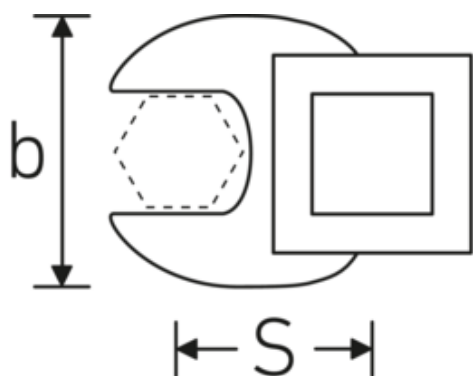

## Crowfoot-Schlüssel, metrisch

540

Art.-Nr. 02200016  
GTIN 4018754003532  
Modell 540 16

**Bezeichnung.** 3/8 " Crowfoot-Schlüssel SW 16mm L.37,7mm

**Eigenschaften.** • Chrome Alloy Steel, verchromt

## Technische Zeichnung.

## Technische Attribute.

a	6,3 mm
Antriebsvierkant innen (Zoll)	3/8 "
Breite mm (b)	30 mm
Länge mm (L)	37,7 mm
S	19,9 mm
Schlüsselweite [mm]	16 mm

## Varianten.

Art.-Nr.	Modell-Nr. (ERP)	Bezeichnung	GTIN
01200008	540 8	1/4 " Crowfoot-Schlüssel SW 8mm L.25,5mm	4018754149117
01200009	540 9	1/4 " Crowfoot-Schlüssel SW 9mm L.25,5mm	4018754149124
01200010	540 10	1/4 " Crowfoot-Schlüssel SW 10mm L.25,5mm	4018754149131
02200011	540 11	3/8 " Crowfoot-Schlüssel SW 11mm L.32mm	4018754149414
02200012	540 12	3/8 " Crowfoot-Schlüssel SW 12mm L.34,3mm	4018754003495
02200013	540 13	3/8 " Crowfoot-Schlüssel SW 13mm L.34,3mm	4018754003501
02200014	540 14	3/8 " Crowfoot-Schlüssel SW 14mm L.37,7mm	4018754003518
02200015	540 15	3/8 " Crowfoot-Schlüssel SW 15mm L.37,7mm	4018754003525
02200016	540 16	3/8 " Crowfoot-Schlüssel SW 16mm L.37,7mm	4018754003532
02200017	540 17	3/8 " Crowfoot-Schlüssel SW 17mm L.42,5mm	4018754003549
02200018	540 18	3/8 " Crowfoot-Schlüssel SW 18mm L.42,5mm	4018754003556
02200019	540 19	3/8 " Crowfoot-Schlüssel SW 19mm L.42,5mm	4018754003563
02200020	540 20	3/8 " Crowfoot-Schlüssel SW 20mm L.42,4mm	4018754141067
02200021	540 21	3/8 " Crowfoot-Schlüssel SW 21mm L.44,5mm	4018754003570
02200022	540 22	3/8 " Crowfoot-Schlüssel SW 22mm L.44,5mm	4018754003587
02200023	540 23	3/8 " Crowfoot-Schlüssel SW 23mm L.44,5mm	4018754141074
02200024	540 24	3/8 " Crowfoot-Schlüssel SW 24mm L.44,4mm	4018754003594
02200025	540 25	3/8 " Crowfoot-Schlüssel SW 25mm L.47mm	4018754141081
02200026	540 26	3/8 " Crowfoot-Schlüssel SW 26mm L.47mm	4018754149162
02200027	540 27	3/8 " Crowfoot-Schlüssel SW 27mm L.47mm	4018754149179
02200028	540 28	3/8 " Crowfoot-Schlüssel SW 28mm L.50mm	4018754148806
02200030	540 30	3/8 " Crowfoot-Schlüssel SW 30mm L.50mm	4018754149186