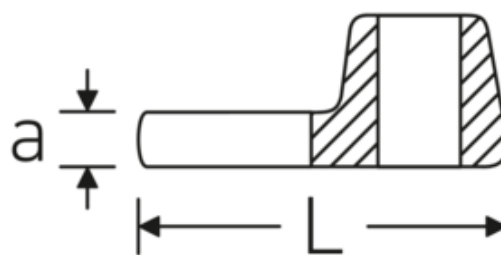

## Crowfoot-Schlüssel, metrisch

540

Art.-Nr. 02200016  
GTIN 4018754003532  
Modell 540 16

**Bezeichnung.** 3/8 " Crowfoot-Schlüssel SW 16mm L.37,7mm

**Eigenschaften.** • Chrome Alloy Steel, verchromt

## Technische Zeichnung.

## Technische Attribute.

a	6,3 mm
Antriebsvierkant innen (Zoll)	3/8 "
Breite mm (b)	30 mm
Länge mm (L)	37,7 mm
S	19,9 mm
Schlüsselweite [mm]	16 mm

## Varianten.

Art.-Nr.	Modell-Nr. (ERP)	Bezeichnung	GTIN
01200008	540 8	1/4 " Crowfoot-Schlüssel SW 8mm L.25,5mm	4018754149117
01200009	540 9	1/4 " Crowfoot-Schlüssel SW 9mm L.25,5mm	4018754149124
01200010	540 10	1/4 " Crowfoot-Schlüssel SW 10mm L.25,5mm	4018754149131
02200011	540 11	3/8 " Crowfoot-Schlüssel SW 11mm L.32mm	4018754149414
02200012	540 12	3/8 " Crowfoot-Schlüssel SW 12mm L.34,3mm	4018754003495
02200013	540 13	3/8 " Crowfoot-Schlüssel SW 13mm L.34,3mm	4018754003501
02200014	540 14	3/8 " Crowfoot-Schlüssel SW 14mm L.37,7mm	4018754003518
02200015	540 15	3/8 " Crowfoot-Schlüssel SW 15mm L.37,7mm	4018754003525
02200016	540 16	3/8 " Crowfoot-Schlüssel SW 16mm L.37,7mm	4018754003532
02200017	540 17	3/8 " Crowfoot-Schlüssel SW 17mm L.42,5mm	4018754003549
02200018	540 18	3/8 " Crowfoot-Schlüssel SW 18mm L.42,5mm	4018754003556
02200019	540 19	3/8 " Crowfoot-Schlüssel SW 19mm L.42,5mm	4018754003563
02200020	540 20	3/8 " Crowfoot-Schlüssel SW 20mm L.42,4mm	4018754141067
02200021	540 21	3/8 " Crowfoot-Schlüssel SW 21mm L.44,5mm	4018754003570
02200022	540 22	3/8 " Crowfoot-Schlüssel SW 22mm L.44,5mm	4018754003587
02200023	540 23	3/8 " Crowfoot-Schlüssel SW 23mm L.44,5mm	4018754141074
02200024	540 24	3/8 " Crowfoot-Schlüssel SW 24mm L.44,4mm	4018754003594
02200025	540 25	3/8 " Crowfoot-Schlüssel SW 25mm L.47mm	4018754141081
02200026	540 26	3/8 " Crowfoot-Schlüssel SW 26mm L.47mm	4018754149162
02200027	540 27	3/8 " Crowfoot-Schlüssel SW 27mm L.47mm	4018754149179
02200028	540 28	3/8 " Crowfoot-Schlüssel SW 28mm L.50mm	4018754148806
02200030	540 30	3/8 " Crowfoot-Schlüssel SW 30mm L.50mm	4018754149186