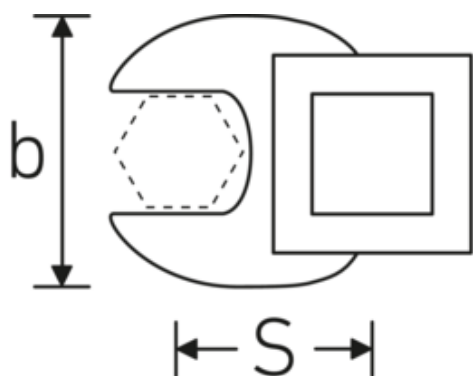

## Crowfoot-Schlüssel, metrisch

540

Art.-Nr. 02200041  
GTIN 4018754141128  
Modell 540 41

**Bezeichnung.** 3/8 " Crowfoot-Schlüssel SW 41mm L.63mm

**Eigenschaften.** • Chrome Alloy Steel, verchromt

### Technische Zeichnung.

### Technische Attribute.

a	8 mm
Antriebsvierkant innen (Zoll)	3/8 "
Breite mm (b)	70 mm
Länge mm (L)	63 mm
S	37,2 mm
Schlüsselweite [mm]	41 mm

## Varianten.

Art.-Nr.	Modell-Nr. (ERP)	Bezeichnung	GTIN
01200008	540 8	1/4 " Crowfoot-Schlüssel SW 8mm L.25,5mm	4018754149117
01200009	540 9	1/4 " Crowfoot-Schlüssel SW 9mm L.25,5mm	4018754149124
01200010	540 10	1/4 " Crowfoot-Schlüssel SW 10mm L.25,5mm	4018754149131
02200011	540 11	3/8 " Crowfoot-Schlüssel SW 11mm L.32mm	4018754149414
02200012	540 12	3/8 " Crowfoot-Schlüssel SW 12mm L.34,3mm	4018754003495
02200013	540 13	3/8 " Crowfoot-Schlüssel SW 13mm L.34,3mm	4018754003501
02200014	540 14	3/8 " Crowfoot-Schlüssel SW 14mm L.37,7mm	4018754003518
02200015	540 15	3/8 " Crowfoot-Schlüssel SW 15mm L.37,7mm	4018754003525
02200016	540 16	3/8 " Crowfoot-Schlüssel SW 16mm L.37,7mm	4018754003532
02200017	540 17	3/8 " Crowfoot-Schlüssel SW 17mm L.42,5mm	4018754003549
02200018	540 18	3/8 " Crowfoot-Schlüssel SW 18mm L.42,5mm	4018754003556
02200019	540 19	3/8 " Crowfoot-Schlüssel SW 19mm L.42,5mm	4018754003563
02200020	540 20	3/8 " Crowfoot-Schlüssel SW 20mm L.42,4mm	4018754141067
02200021	540 21	3/8 " Crowfoot-Schlüssel SW 21mm L.44,5mm	4018754003570
02200022	540 22	3/8 " Crowfoot-Schlüssel SW 22mm L.44,5mm	4018754003587
02200023	540 23	3/8 " Crowfoot-Schlüssel SW 23mm L.44,5mm	4018754141074
02200024	540 24	3/8 " Crowfoot-Schlüssel SW 24mm L.44,4mm	4018754003594
02200025	540 25	3/8 " Crowfoot-Schlüssel SW 25mm L.47mm	4018754141081
02200026	540 26	3/8 " Crowfoot-Schlüssel SW 26mm L.47mm	4018754149162
02200027	540 27	3/8 " Crowfoot-Schlüssel SW 27mm L.47mm	4018754149179
02200028	540 28	3/8 " Crowfoot-Schlüssel SW 28mm L.50mm	4018754148806
02200030	540 30	3/8 " Crowfoot-Schlüssel SW 30mm L.50mm	4018754149186