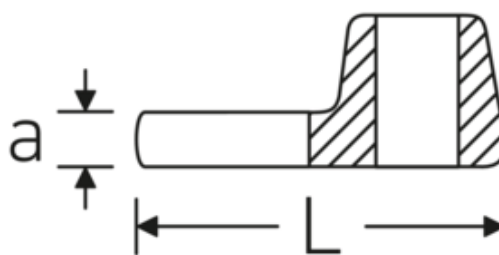

## Crowfoot-Schlüssel, metrisch

540

Art.-Nr. 02200041  
GTIN 4018754141128  
Modell 540 41

**Bezeichnung.** 3/8 " Crowfoot-Schlüssel SW 41mm L.63mm

**Eigenschaften.** • Chrome Alloy Steel, verchromt

### Technische Zeichnung.

### Technische Attribute.

a	8 mm
Antriebsvierkant innen (Zoll)	3/8 "
Breite mm (b)	70 mm
Länge mm (L)	63 mm
S	37,2 mm
Schlüsselweite [mm]	41 mm

## Varianten.

Art.-Nr.	Modell-Nr. (ERP)	Bezeichnung	GTIN
01200008	540 8	1/4 " Crowfoot-Schlüssel SW 8mm L.25,5mm	4018754149117
01200009	540 9	1/4 " Crowfoot-Schlüssel SW 9mm L.25,5mm	4018754149124
01200010	540 10	1/4 " Crowfoot-Schlüssel SW 10mm L.25,5mm	4018754149131
02200011	540 11	3/8 " Crowfoot-Schlüssel SW 11mm L.32mm	4018754149414
02200012	540 12	3/8 " Crowfoot-Schlüssel SW 12mm L.34,3mm	4018754003495
02200013	540 13	3/8 " Crowfoot-Schlüssel SW 13mm L.34,3mm	4018754003501
02200014	540 14	3/8 " Crowfoot-Schlüssel SW 14mm L.37,7mm	4018754003518
02200015	540 15	3/8 " Crowfoot-Schlüssel SW 15mm L.37,7mm	4018754003525
02200016	540 16	3/8 " Crowfoot-Schlüssel SW 16mm L.37,7mm	4018754003532
02200017	540 17	3/8 " Crowfoot-Schlüssel SW 17mm L.42,5mm	4018754003549
02200018	540 18	3/8 " Crowfoot-Schlüssel SW 18mm L.42,5mm	4018754003556
02200019	540 19	3/8 " Crowfoot-Schlüssel SW 19mm L.42,5mm	4018754003563
02200020	540 20	3/8 " Crowfoot-Schlüssel SW 20mm L.42,4mm	4018754141067
02200021	540 21	3/8 " Crowfoot-Schlüssel SW 21mm L.44,5mm	4018754003570
02200022	540 22	3/8 " Crowfoot-Schlüssel SW 22mm L.44,5mm	4018754003587
02200023	540 23	3/8 " Crowfoot-Schlüssel SW 23mm L.44,5mm	4018754141074
02200024	540 24	3/8 " Crowfoot-Schlüssel SW 24mm L.44,4mm	4018754003594
02200025	540 25	3/8 " Crowfoot-Schlüssel SW 25mm L.47mm	4018754141081
02200026	540 26	3/8 " Crowfoot-Schlüssel SW 26mm L.47mm	4018754149162
02200027	540 27	3/8 " Crowfoot-Schlüssel SW 27mm L.47mm	4018754149179
02200028	540 28	3/8 " Crowfoot-Schlüssel SW 28mm L.50mm	4018754148806
02200030	540 30	3/8 " Crowfoot-Schlüssel SW 30mm L.50mm	4018754149186