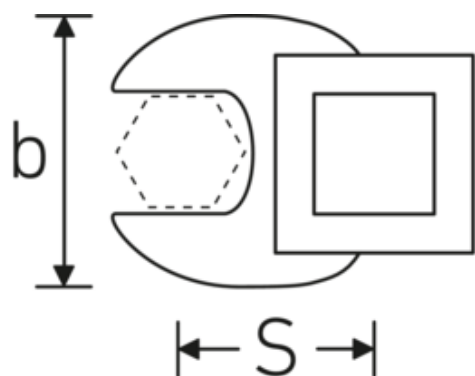

## Crowfoot-Schlüssel, metrisch

540

Art.-Nr. 02200024  
GTIN 4018754003594  
Modell 540 24

**Bezeichnung.** 3/8 " Crowfoot-Schlüssel SW 24mm L.44,4mm

**Eigenschaften.** • Chrome Alloy Steel, verchromt

## Technische Zeichnung.

## Technische Attribute.

a	6,3 mm
Antriebsvierkant innen (Zoll)	3/8 "
Breite mm (b)	41 mm
Länge mm (L)	44,4 mm
S	26,3 mm
Schlüsselweite [mm]	24 mm

## Varianten.

Art.-Nr.	Modell-Nr. (ERP)	Bezeichnung	GTIN
01200008	540 8	1/4 " Crowfoot-Schlüssel SW 8mm L.25,5mm	4018754149117
01200009	540 9	1/4 " Crowfoot-Schlüssel SW 9mm L.25,5mm	4018754149124
01200010	540 10	1/4 " Crowfoot-Schlüssel SW 10mm L.25,5mm	4018754149131
02200011	540 11	3/8 " Crowfoot-Schlüssel SW 11mm L.32mm	4018754149414
02200012	540 12	3/8 " Crowfoot-Schlüssel SW 12mm L.34,3mm	4018754003495
02200013	540 13	3/8 " Crowfoot-Schlüssel SW 13mm L.34,3mm	4018754003501
02200014	540 14	3/8 " Crowfoot-Schlüssel SW 14mm L.37,7mm	4018754003518
02200015	540 15	3/8 " Crowfoot-Schlüssel SW 15mm L.37,7mm	4018754003525
02200016	540 16	3/8 " Crowfoot-Schlüssel SW 16mm L.37,7mm	4018754003532
02200017	540 17	3/8 " Crowfoot-Schlüssel SW 17mm L.42,5mm	4018754003549
02200018	540 18	3/8 " Crowfoot-Schlüssel SW 18mm L.42,5mm	4018754003556
02200019	540 19	3/8 " Crowfoot-Schlüssel SW 19mm L.42,5mm	4018754003563
02200020	540 20	3/8 " Crowfoot-Schlüssel SW 20mm L.42,4mm	4018754141067
02200021	540 21	3/8 " Crowfoot-Schlüssel SW 21mm L.44,5mm	4018754003570
02200022	540 22	3/8 " Crowfoot-Schlüssel SW 22mm L.44,5mm	4018754003587
02200023	540 23	3/8 " Crowfoot-Schlüssel SW 23mm L.44,5mm	4018754141074
02200024	540 24	3/8 " Crowfoot-Schlüssel SW 24mm L.44,4mm	4018754003594
02200025	540 25	3/8 " Crowfoot-Schlüssel SW 25mm L.47mm	4018754141081
02200026	540 26	3/8 " Crowfoot-Schlüssel SW 26mm L.47mm	4018754149162
02200027	540 27	3/8 " Crowfoot-Schlüssel SW 27mm L.47mm	4018754149179
02200028	540 28	3/8 " Crowfoot-Schlüssel SW 28mm L.50mm	4018754148806
02200030	540 30	3/8 " Crowfoot-Schlüssel SW 30mm L.50mm	4018754149186