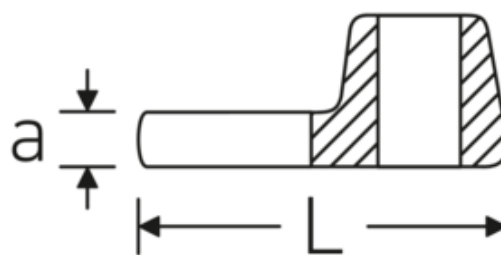

## Crowfoot-Schlüssel, metrisch

540

Art.-Nr. 02200024  
GTIN 4018754003594  
Modell 540 24

**Bezeichnung.** 3/8 " Crowfoot-Schlüssel SW 24mm L.44,4mm

**Eigenschaften.** • Chrome Alloy Steel, verchromt

## Technische Zeichnung.

## Technische Attribute.

a	6,3 mm
Antriebsvierkant innen (Zoll)	3/8 "
Breite mm (b)	41 mm
Länge mm (L)	44,4 mm
S	26,3 mm
Schlüsselweite [mm]	24 mm

## Varianten.

Art.-Nr.	Modell-Nr. (ERP)	Bezeichnung	GTIN
01200008	540 8	1/4 " Crowfoot-Schlüssel SW 8mm L.25,5mm	4018754149117
01200009	540 9	1/4 " Crowfoot-Schlüssel SW 9mm L.25,5mm	4018754149124
01200010	540 10	1/4 " Crowfoot-Schlüssel SW 10mm L.25,5mm	4018754149131
02200011	540 11	3/8 " Crowfoot-Schlüssel SW 11mm L.32mm	4018754149414
02200012	540 12	3/8 " Crowfoot-Schlüssel SW 12mm L.34,3mm	4018754003495
02200013	540 13	3/8 " Crowfoot-Schlüssel SW 13mm L.34,3mm	4018754003501
02200014	540 14	3/8 " Crowfoot-Schlüssel SW 14mm L.37,7mm	4018754003518
02200015	540 15	3/8 " Crowfoot-Schlüssel SW 15mm L.37,7mm	4018754003525
02200016	540 16	3/8 " Crowfoot-Schlüssel SW 16mm L.37,7mm	4018754003532
02200017	540 17	3/8 " Crowfoot-Schlüssel SW 17mm L.42,5mm	4018754003549
02200018	540 18	3/8 " Crowfoot-Schlüssel SW 18mm L.42,5mm	4018754003556
02200019	540 19	3/8 " Crowfoot-Schlüssel SW 19mm L.42,5mm	4018754003563
02200020	540 20	3/8 " Crowfoot-Schlüssel SW 20mm L.42,4mm	4018754141067
02200021	540 21	3/8 " Crowfoot-Schlüssel SW 21mm L.44,5mm	4018754003570
02200022	540 22	3/8 " Crowfoot-Schlüssel SW 22mm L.44,5mm	4018754003587
02200023	540 23	3/8 " Crowfoot-Schlüssel SW 23mm L.44,5mm	4018754141074
02200024	540 24	3/8 " Crowfoot-Schlüssel SW 24mm L.44,4mm	4018754003594
02200025	540 25	3/8 " Crowfoot-Schlüssel SW 25mm L.47mm	4018754141081
02200026	540 26	3/8 " Crowfoot-Schlüssel SW 26mm L.47mm	4018754149162
02200027	540 27	3/8 " Crowfoot-Schlüssel SW 27mm L.47mm	4018754149179
02200028	540 28	3/8 " Crowfoot-Schlüssel SW 28mm L.50mm	4018754148806
02200030	540 30	3/8 " Crowfoot-Schlüssel SW 30mm L.50mm	4018754149186