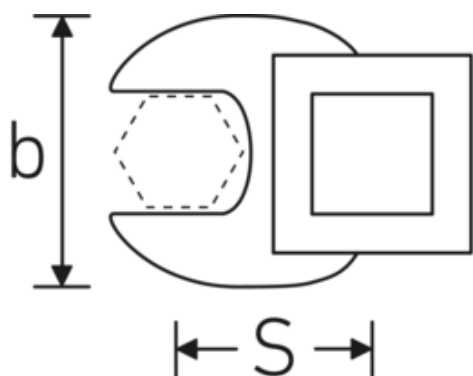

## Crowfoot-Schlüssel, metrisch

540

Art.-Nr. 02200036

GTIN 4018754141104

Modell 540 36

**Bezeichnung.** 3/8 " Crowfoot-Schlüssel SW 36mm L.56,5mm

**Eigenschaften.** • Chrome Alloy Steel, verchromt

## Technische Zeichnung.

## Technische Attribute.

a	8 mm
Antriebsvierkant innen (Zoll)	3/8 "
Breite mm (b)	62 mm
Länge mm (L)	56,5 mm
S	32,8 mm
Schlüsselweite [mm]	36 mm

## Varianten.

Art.-Nr.	Modell-Nr. (ERP)	Bezeichnung	GTIN
01200008	540 8	1/4 " Crowfoot-Schlüssel SW 8mm L.25,5mm	4018754149117
01200009	540 9	1/4 " Crowfoot-Schlüssel SW 9mm L.25,5mm	4018754149124
01200010	540 10	1/4 " Crowfoot-Schlüssel SW 10mm L.25,5mm	4018754149131
02200011	540 11	3/8 " Crowfoot-Schlüssel SW 11mm L.32mm	4018754149414
02200012	540 12	3/8 " Crowfoot-Schlüssel SW 12mm L.34,3mm	4018754003495
02200013	540 13	3/8 " Crowfoot-Schlüssel SW 13mm L.34,3mm	4018754003501
02200014	540 14	3/8 " Crowfoot-Schlüssel SW 14mm L.37,7mm	4018754003518
02200015	540 15	3/8 " Crowfoot-Schlüssel SW 15mm L.37,7mm	4018754003525
02200016	540 16	3/8 " Crowfoot-Schlüssel SW 16mm L.37,7mm	4018754003532
02200017	540 17	3/8 " Crowfoot-Schlüssel SW 17mm L.42,5mm	4018754003549
02200018	540 18	3/8 " Crowfoot-Schlüssel SW 18mm L.42,5mm	4018754003556
02200019	540 19	3/8 " Crowfoot-Schlüssel SW 19mm L.42,5mm	4018754003563
02200020	540 20	3/8 " Crowfoot-Schlüssel SW 20mm L.42,4mm	4018754141067
02200021	540 21	3/8 " Crowfoot-Schlüssel SW 21mm L.44,5mm	4018754003570
02200022	540 22	3/8 " Crowfoot-Schlüssel SW 22mm L.44,5mm	4018754003587
02200023	540 23	3/8 " Crowfoot-Schlüssel SW 23mm L.44,5mm	4018754141074
02200024	540 24	3/8 " Crowfoot-Schlüssel SW 24mm L.44,4mm	4018754003594
02200025	540 25	3/8 " Crowfoot-Schlüssel SW 25mm L.47mm	4018754141081
02200026	540 26	3/8 " Crowfoot-Schlüssel SW 26mm L.47mm	4018754149162
02200027	540 27	3/8 " Crowfoot-Schlüssel SW 27mm L.47mm	4018754149179
02200028	540 28	3/8 " Crowfoot-Schlüssel SW 28mm L.50mm	4018754148806
02200030	540 30	3/8 " Crowfoot-Schlüssel SW 30mm L.50mm	4018754149186