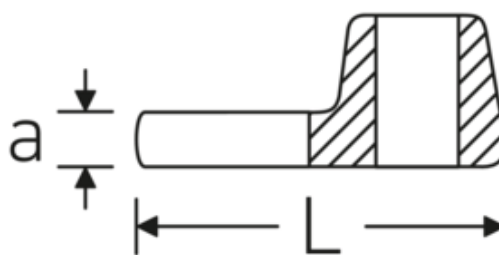

## Crowfoot-Schlüssel, metrisch

540

Art.-Nr. 02200036

GTIN 4018754141104

Modell 540 36

**Bezeichnung.** 3/8 " Crowfoot-Schlüssel SW 36mm L.56,5mm

**Eigenschaften.** • Chrome Alloy Steel, verchromt

## Technische Zeichnung.

## Technische Attribute.

a	8 mm
Antriebsvierkant innen (Zoll)	3/8 "
Breite mm (b)	62 mm
Länge mm (L)	56,5 mm
S	32,8 mm
Schlüsselweite [mm]	36 mm

## Varianten.

Art.-Nr.	Modell-Nr. (ERP)	Bezeichnung	GTIN
01200008	540 8	1/4 " Crowfoot-Schlüssel SW 8mm L.25,5mm	4018754149117
01200009	540 9	1/4 " Crowfoot-Schlüssel SW 9mm L.25,5mm	4018754149124
01200010	540 10	1/4 " Crowfoot-Schlüssel SW 10mm L.25,5mm	4018754149131
02200011	540 11	3/8 " Crowfoot-Schlüssel SW 11mm L.32mm	4018754149414
02200012	540 12	3/8 " Crowfoot-Schlüssel SW 12mm L.34,3mm	4018754003495
02200013	540 13	3/8 " Crowfoot-Schlüssel SW 13mm L.34,3mm	4018754003501
02200014	540 14	3/8 " Crowfoot-Schlüssel SW 14mm L.37,7mm	4018754003518
02200015	540 15	3/8 " Crowfoot-Schlüssel SW 15mm L.37,7mm	4018754003525
02200016	540 16	3/8 " Crowfoot-Schlüssel SW 16mm L.37,7mm	4018754003532
02200017	540 17	3/8 " Crowfoot-Schlüssel SW 17mm L.42,5mm	4018754003549
02200018	540 18	3/8 " Crowfoot-Schlüssel SW 18mm L.42,5mm	4018754003556
02200019	540 19	3/8 " Crowfoot-Schlüssel SW 19mm L.42,5mm	4018754003563
02200020	540 20	3/8 " Crowfoot-Schlüssel SW 20mm L.42,4mm	4018754141067
02200021	540 21	3/8 " Crowfoot-Schlüssel SW 21mm L.44,5mm	4018754003570
02200022	540 22	3/8 " Crowfoot-Schlüssel SW 22mm L.44,5mm	4018754003587
02200023	540 23	3/8 " Crowfoot-Schlüssel SW 23mm L.44,5mm	4018754141074
02200024	540 24	3/8 " Crowfoot-Schlüssel SW 24mm L.44,4mm	4018754003594
02200025	540 25	3/8 " Crowfoot-Schlüssel SW 25mm L.47mm	4018754141081
02200026	540 26	3/8 " Crowfoot-Schlüssel SW 26mm L.47mm	4018754149162
02200027	540 27	3/8 " Crowfoot-Schlüssel SW 27mm L.47mm	4018754149179
02200028	540 28	3/8 " Crowfoot-Schlüssel SW 28mm L.50mm	4018754148806
02200030	540 30	3/8 " Crowfoot-Schlüssel SW 30mm L.50mm	4018754149186