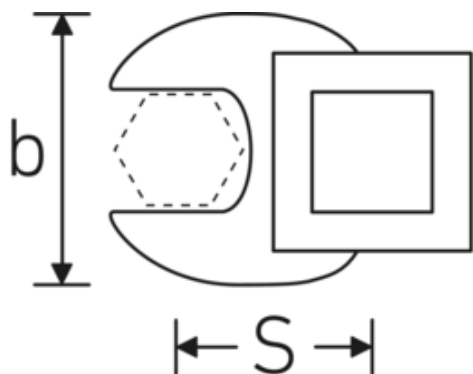

## Crowfoot-Schlüssel, metrisch

540

Art.-Nr. 02200034  
GTIN 4018754141098  
Modell 540 34

**Bezeichnung.** 3/8 " Crowfoot-Schlüssel SW 34mm L.54,5mm

**Eigenschaften.** • Chrome Alloy Steel, verchromt

## Technische Zeichnung.

## Technische Attribute.

a	8 mm
Antriebsvierkant innen (Zoll)	3/8 "
Breite mm (b)	60 mm
Länge mm (L)	54,5 mm
S	31,6 mm
Schlüsselweite [mm]	34 mm

## Varianten.

Art.-Nr.	Modell-Nr. (ERP)	Bezeichnung	GTIN
01200008	540 8	1/4 " Crowfoot-Schlüssel SW 8mm L.25,5mm	4018754149117
01200009	540 9	1/4 " Crowfoot-Schlüssel SW 9mm L.25,5mm	4018754149124
01200010	540 10	1/4 " Crowfoot-Schlüssel SW 10mm L.25,5mm	4018754149131
02200011	540 11	3/8 " Crowfoot-Schlüssel SW 11mm L.32mm	4018754149414
02200012	540 12	3/8 " Crowfoot-Schlüssel SW 12mm L.34,3mm	4018754003495
02200013	540 13	3/8 " Crowfoot-Schlüssel SW 13mm L.34,3mm	4018754003501
02200014	540 14	3/8 " Crowfoot-Schlüssel SW 14mm L.37,7mm	4018754003518
02200015	540 15	3/8 " Crowfoot-Schlüssel SW 15mm L.37,7mm	4018754003525
02200016	540 16	3/8 " Crowfoot-Schlüssel SW 16mm L.37,7mm	4018754003532
02200017	540 17	3/8 " Crowfoot-Schlüssel SW 17mm L.42,5mm	4018754003549
02200018	540 18	3/8 " Crowfoot-Schlüssel SW 18mm L.42,5mm	4018754003556
02200019	540 19	3/8 " Crowfoot-Schlüssel SW 19mm L.42,5mm	4018754003563
02200020	540 20	3/8 " Crowfoot-Schlüssel SW 20mm L.42,4mm	4018754141067
02200021	540 21	3/8 " Crowfoot-Schlüssel SW 21mm L.44,5mm	4018754003570
02200022	540 22	3/8 " Crowfoot-Schlüssel SW 22mm L.44,5mm	4018754003587
02200023	540 23	3/8 " Crowfoot-Schlüssel SW 23mm L.44,5mm	4018754141074
02200024	540 24	3/8 " Crowfoot-Schlüssel SW 24mm L.44,4mm	4018754003594
02200025	540 25	3/8 " Crowfoot-Schlüssel SW 25mm L.47mm	4018754141081
02200026	540 26	3/8 " Crowfoot-Schlüssel SW 26mm L.47mm	4018754149162
02200027	540 27	3/8 " Crowfoot-Schlüssel SW 27mm L.47mm	4018754149179
02200028	540 28	3/8 " Crowfoot-Schlüssel SW 28mm L.50mm	4018754148806
02200030	540 30	3/8 " Crowfoot-Schlüssel SW 30mm L.50mm	4018754149186