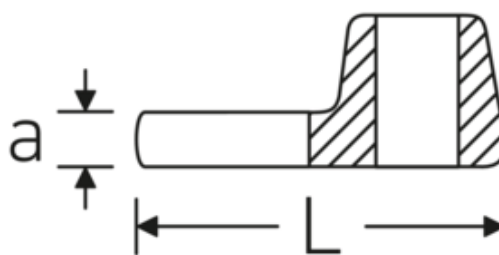

## Crowfoot-Schlüssel, metrisch

540

Art.-Nr. 02200034  
GTIN 4018754141098  
Modell 540 34

**Bezeichnung.** 3/8 " Crowfoot-Schlüssel SW 34mm L.54,5mm

**Eigenschaften.** • Chrome Alloy Steel, verchromt

## Technische Zeichnung.

## Technische Attribute.

a	8 mm
Antriebsvierkant innen (Zoll)	3/8 "
Breite mm (b)	60 mm
Länge mm (L)	54,5 mm
S	31,6 mm
Schlüsselweite [mm]	34 mm

## Varianten.

Art.-Nr.	Modell-Nr. (ERP)	Bezeichnung	GTIN
01200008	540 8	1/4 " Crowfoot-Schlüssel SW 8mm L.25,5mm	4018754149117
01200009	540 9	1/4 " Crowfoot-Schlüssel SW 9mm L.25,5mm	4018754149124
01200010	540 10	1/4 " Crowfoot-Schlüssel SW 10mm L.25,5mm	4018754149131
02200011	540 11	3/8 " Crowfoot-Schlüssel SW 11mm L.32mm	4018754149414
02200012	540 12	3/8 " Crowfoot-Schlüssel SW 12mm L.34,3mm	4018754003495
02200013	540 13	3/8 " Crowfoot-Schlüssel SW 13mm L.34,3mm	4018754003501
02200014	540 14	3/8 " Crowfoot-Schlüssel SW 14mm L.37,7mm	4018754003518
02200015	540 15	3/8 " Crowfoot-Schlüssel SW 15mm L.37,7mm	4018754003525
02200016	540 16	3/8 " Crowfoot-Schlüssel SW 16mm L.37,7mm	4018754003532
02200017	540 17	3/8 " Crowfoot-Schlüssel SW 17mm L.42,5mm	4018754003549
02200018	540 18	3/8 " Crowfoot-Schlüssel SW 18mm L.42,5mm	4018754003556
02200019	540 19	3/8 " Crowfoot-Schlüssel SW 19mm L.42,5mm	4018754003563
02200020	540 20	3/8 " Crowfoot-Schlüssel SW 20mm L.42,4mm	4018754141067
02200021	540 21	3/8 " Crowfoot-Schlüssel SW 21mm L.44,5mm	4018754003570
02200022	540 22	3/8 " Crowfoot-Schlüssel SW 22mm L.44,5mm	4018754003587
02200023	540 23	3/8 " Crowfoot-Schlüssel SW 23mm L.44,5mm	4018754141074
02200024	540 24	3/8 " Crowfoot-Schlüssel SW 24mm L.44,4mm	4018754003594
02200025	540 25	3/8 " Crowfoot-Schlüssel SW 25mm L.47mm	4018754141081
02200026	540 26	3/8 " Crowfoot-Schlüssel SW 26mm L.47mm	4018754149162
02200027	540 27	3/8 " Crowfoot-Schlüssel SW 27mm L.47mm	4018754149179
02200028	540 28	3/8 " Crowfoot-Schlüssel SW 28mm L.50mm	4018754148806
02200030	540 30	3/8 " Crowfoot-Schlüssel SW 30mm L.50mm	4018754149186